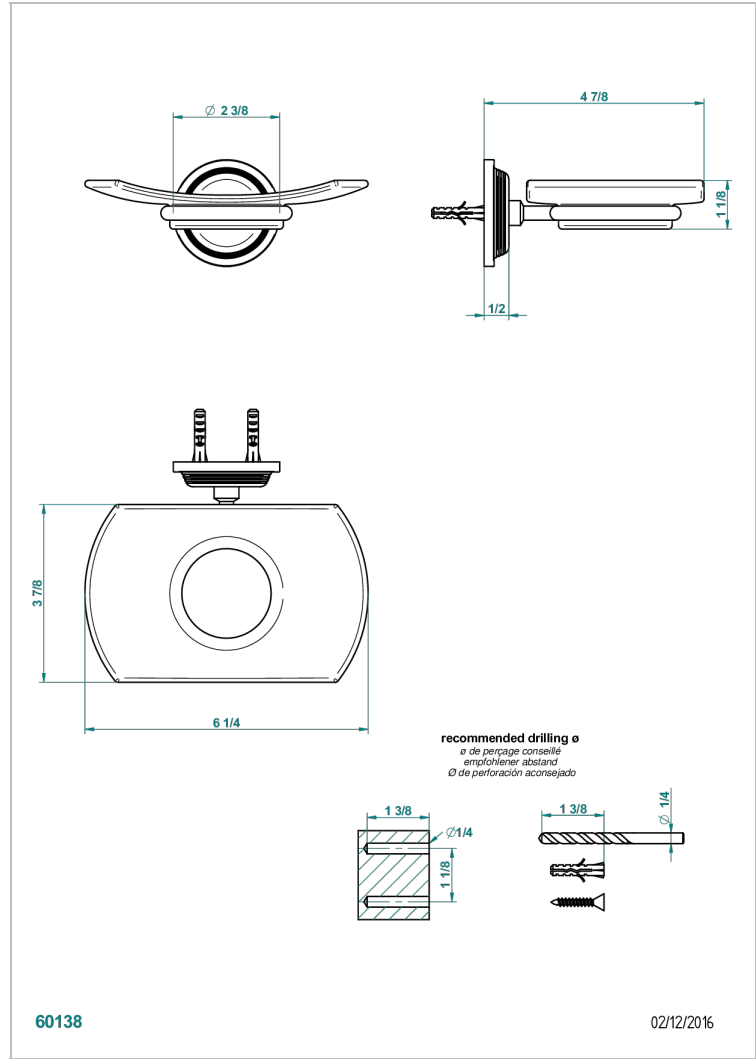

WEST COAST WITH GUILLOCHE DECOR WITH LEVER

U9D-500

Jabonera mural

CARACTERÍSTICAS

- West coast with Guilloché decor with lever
- Jabonera mural

ACABADOS DISPONIBLES

Bronce claro - D01
Cerámica negra mate - D30
Cobre viejo mate - H07
Cromo - A02
Cromo mate - C02
Dorado - F01