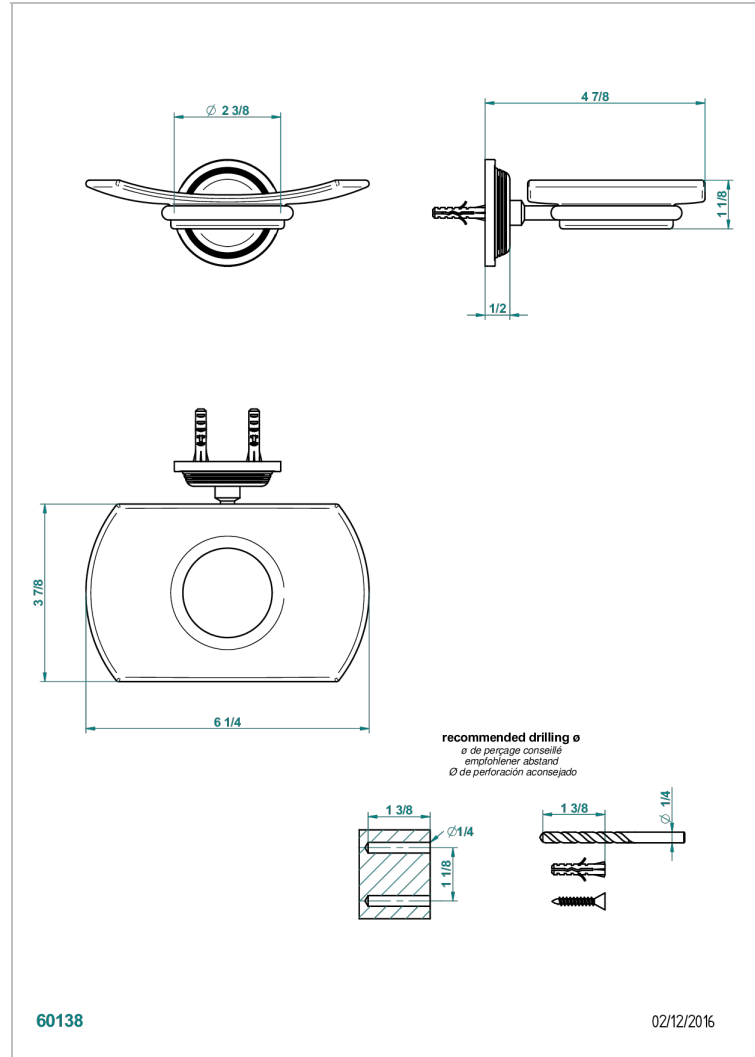

# WEST COAST WITH GUILLOCHE DECOR WITH LEVER HANDLES

U9D-500

Glass soap dish, wall mounted

## CHARACTERISTIC

- West coast with Guilloché decor with lever handles
- Glass soap dish, wall mounted