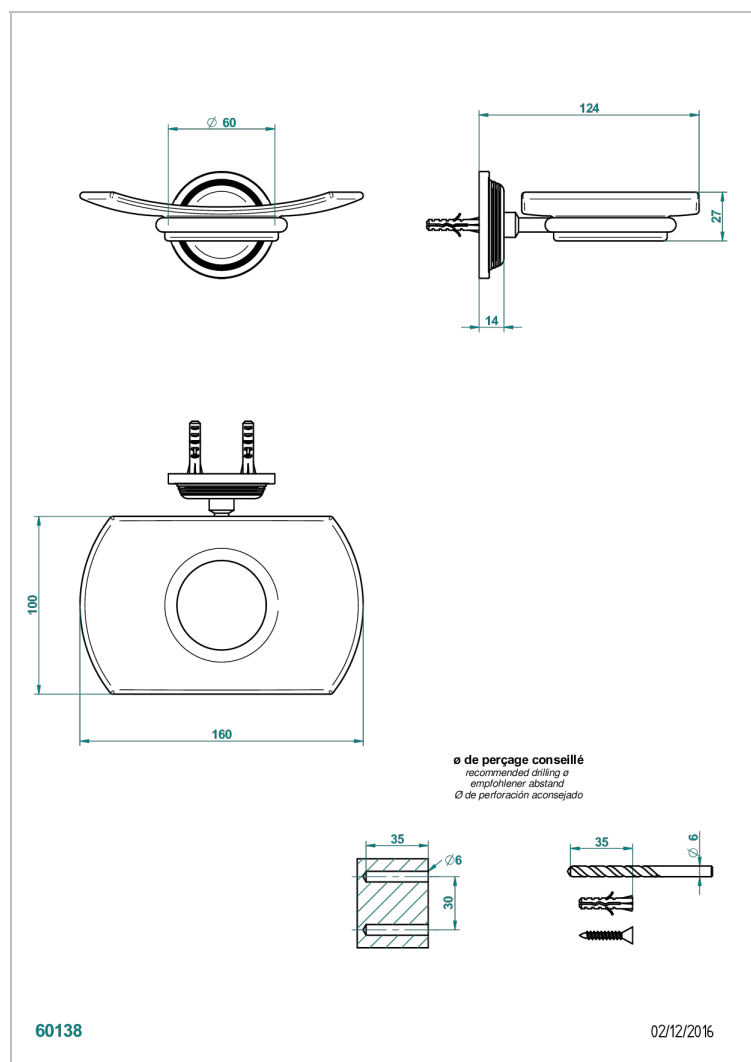

# WEST COAST WITH GUILLOCHE DECOR WITH LEVER

U9D-500

Wall mounted glass soap dish

## CHARACTERISTIC

- West coast with Guilloché decor with lever
- Wall mounted glass soap dish