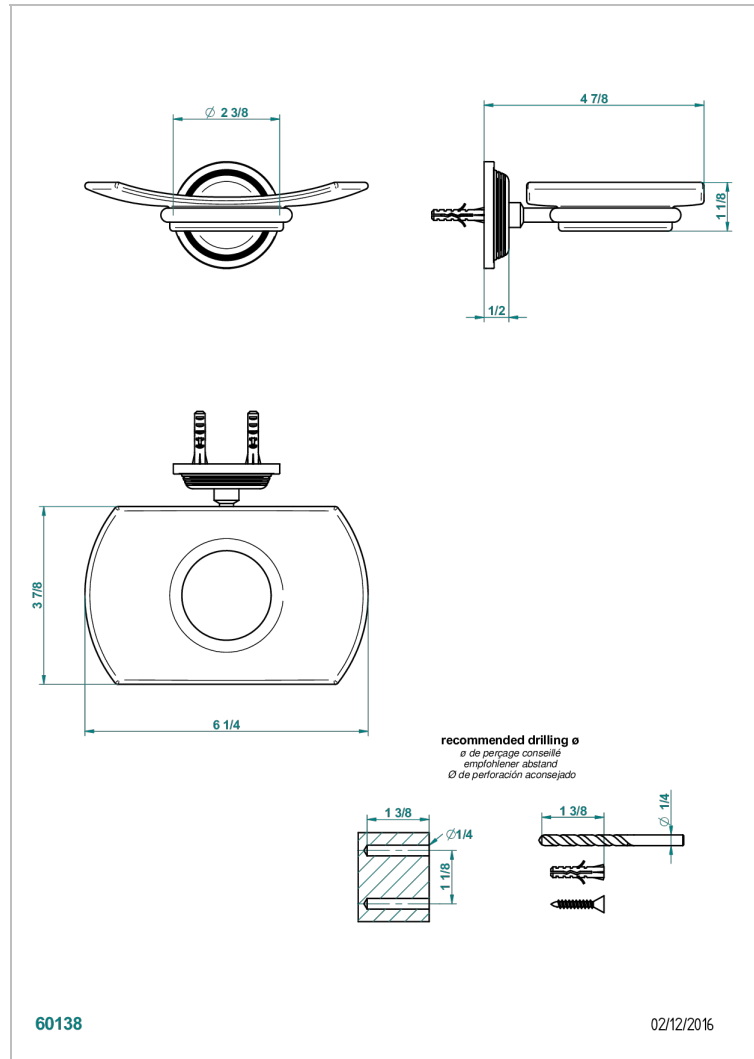

WEST COAST WITH GUILLOCHE DECOR WITH LEVER

U9D-500

Wall mounted glass soap dish

THG[®]
PARIS

CHARACTERISTIC

- West coast with Guilloché decor with lever
- Wall mounted glass soap dish

AVAILABLE FINITIONS

Antique nickel - H28
Black ceram - D30
Blush PVD - H62
Brass color PVD - H49
Brown bronze color PVD - F33
Gold color PVD - H52