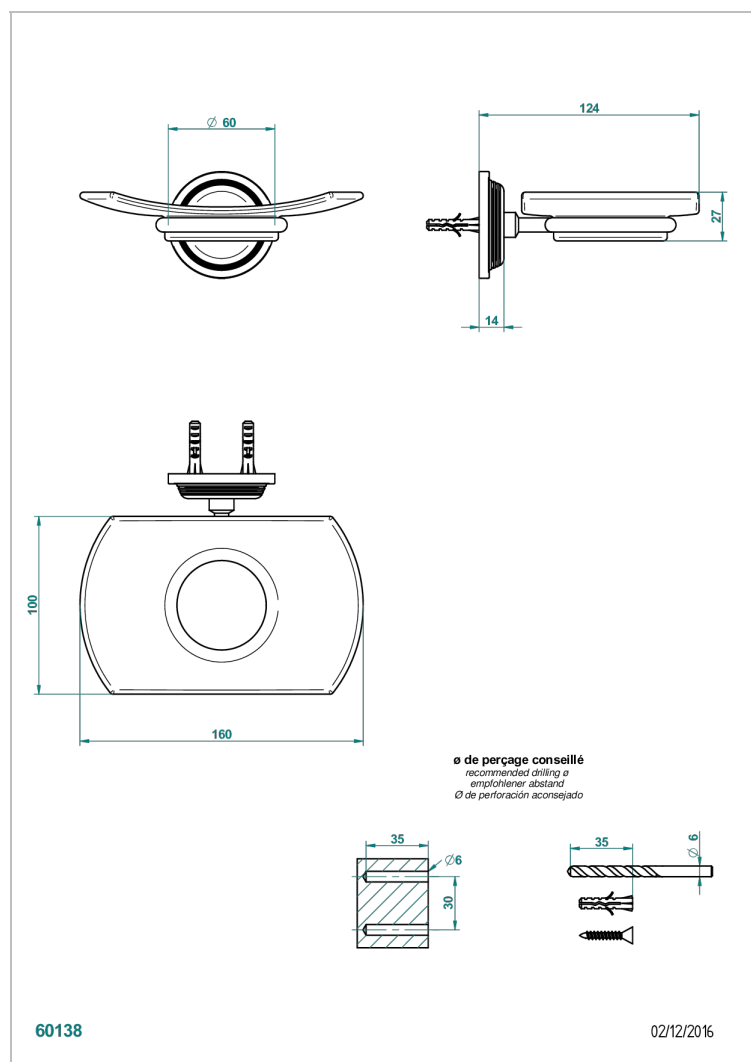

WEST COAST WITH GUILLOCHE DECOR WITH LEVER

U9D-500

Wall mounted glass soap dish

CHARACTERISTIC

- West coast with Guilloché decor with lever
- Wall mounted glass soap dish

AVAILABLE FINITIONS

Antique nickel - H28
Black ceram - D30
Blush PVD - H62
Brass color PVD - H49
Brown bronze color PVD - F33
Gold color PVD - H52