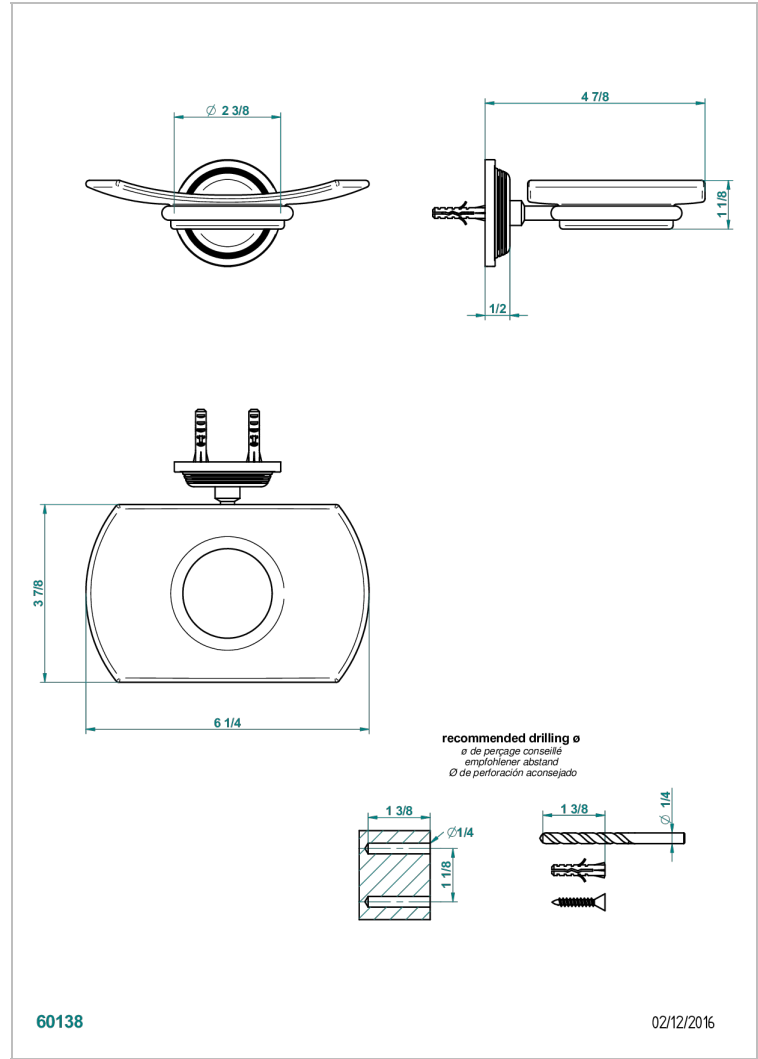

WEST COAST WITH GUILLOCHE DECOR WITH LEVER

U9D-500

Jabonera mural

CARACTERÍSTICAS

- West coast with Guilloché decor with lever
- Jabonera mural

ACABADOS DISPONIBLES

Bronce claro - D01
Cerámica negra mate - D30
Cobre viejo mate - H07
Cromo - A02
Cromo mate - C02
Dorado - F01