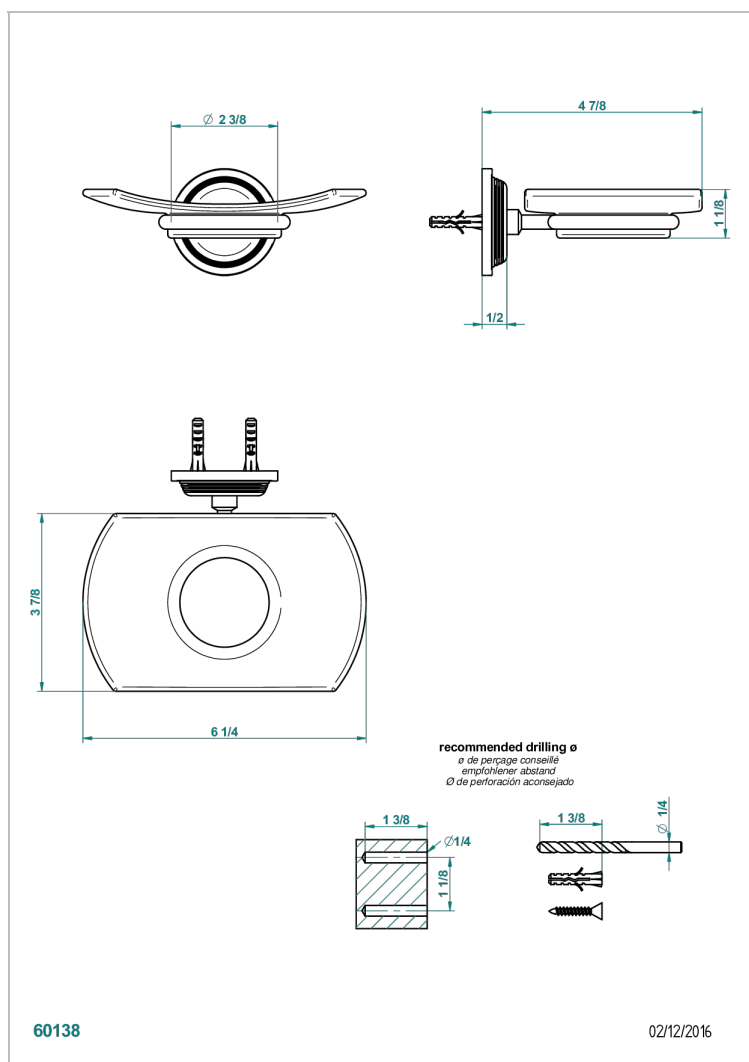

WEST COAST WITH GUILLOCHE DECOR WITH LEVER

U9D-500

Wall mounted glass soap dish

CHARACTERISTIC

- West coast with Guilloché decor with lever
- Wall mounted glass soap dish

AVAILABLE FINITIONS

Antique nickel - H28
Black ceram - D30
Blush PVD - H62
Brass color PVD - H49
Brown bronze color PVD - F33
Gold color PVD - H52