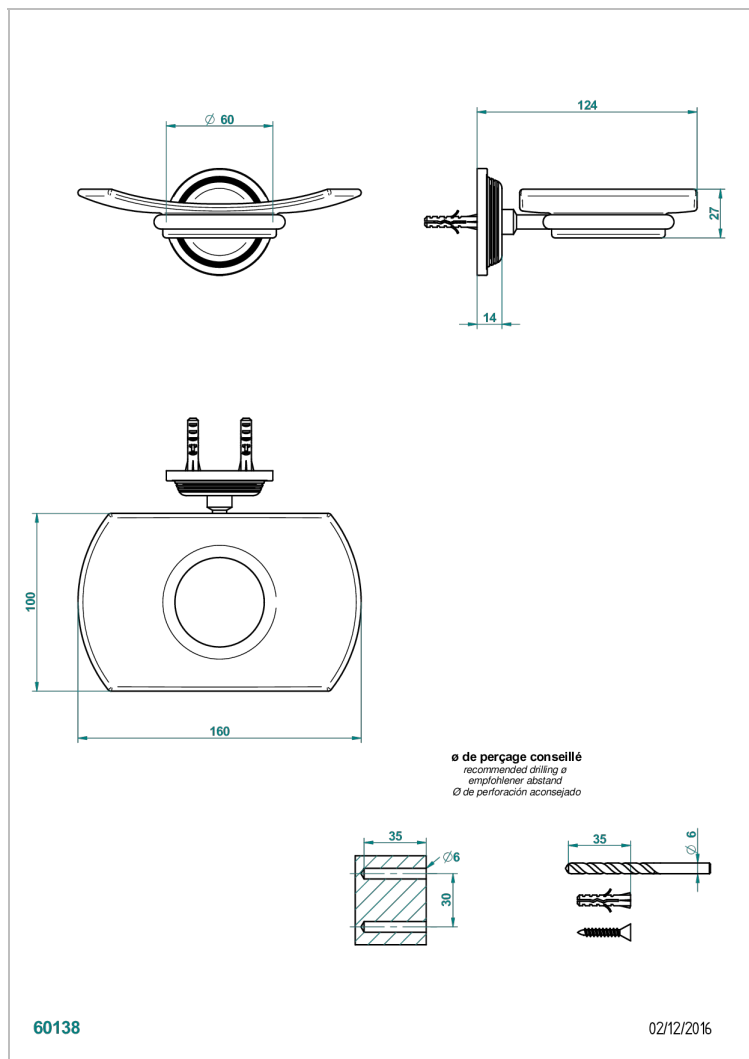

## CARACTERÍSTICAS

- West coast with Guilloché decor with lever
- Jabonera mural