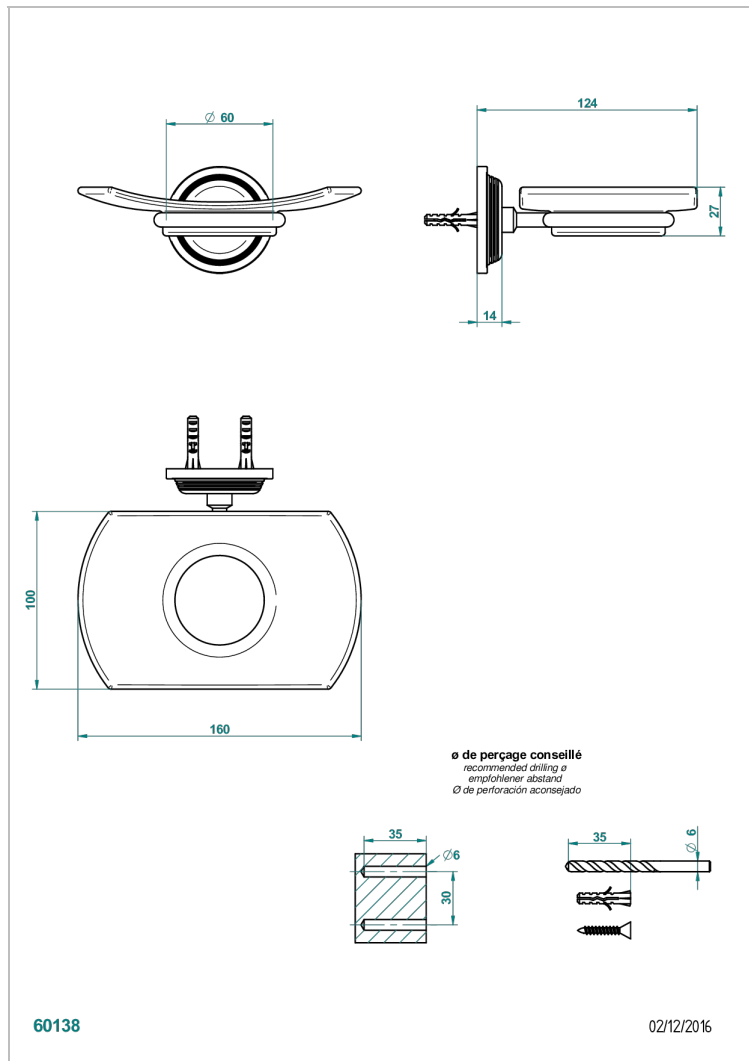

# WEST COAST WITH GUILLOCHE DECOR WITH LEVER

U9D-500

Wall mounted glass soap dish

## CHARACTERISTIC

- West coast with Guilloché decor with lever
- Wall mounted glass soap dish