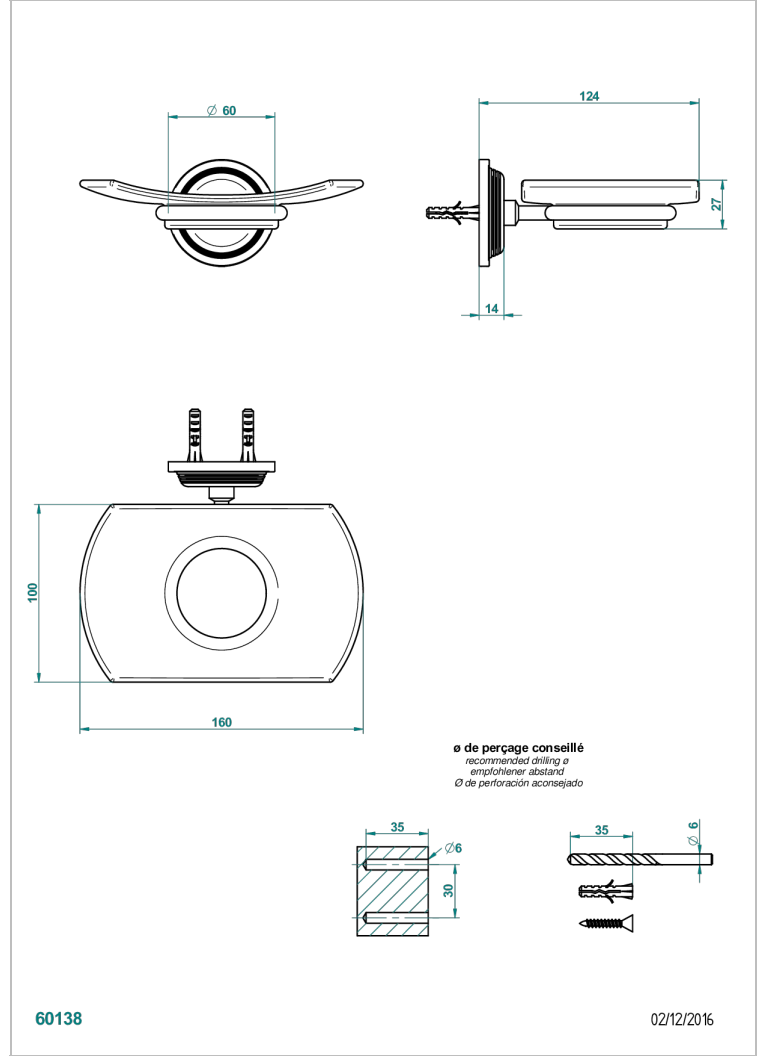

WEST COAST WITH GUILLOCHE DECOR WITH LEVER

U9D-500

壁挂式肥皂架，带玻璃肥皂碟

特色

- West coast with Guilloché decor with lever
- 壁挂式肥皂架，带玻璃肥皂碟

可选饰面

Black ceram - D30
Blush PVD - H62
Graphite PVD - H64
Matt Umber PVD - H67
Matt blush PVD - H60
Matt graphite PVD - H65