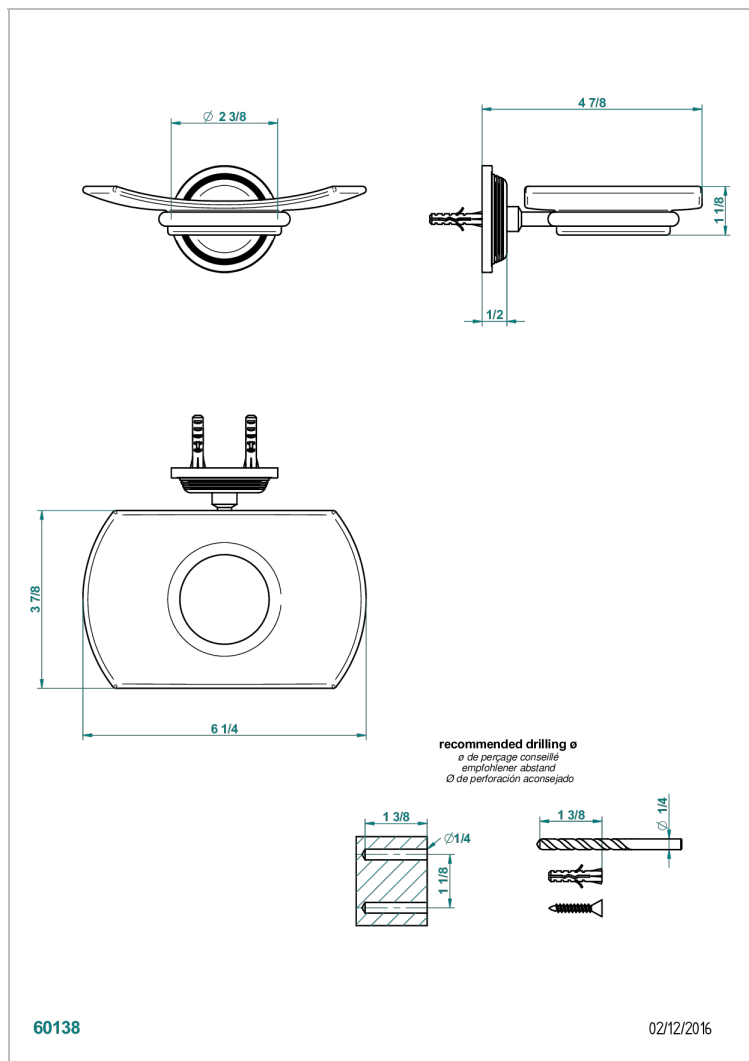

WEST COAST WITH GUILLOCHE DECOR WITH LEVER

U9D-500

Jabonera mural

CARACTERÍSTICAS

- West coast with Guilloché decor with lever
- Jabonera mural

ACABADOS DISPONIBLES

Bronce claro - D01
Cerámica negra mate - D30
Cobre viejo mate - H07
Cromo - A02
Cromo mate - C02
Dorado - F01