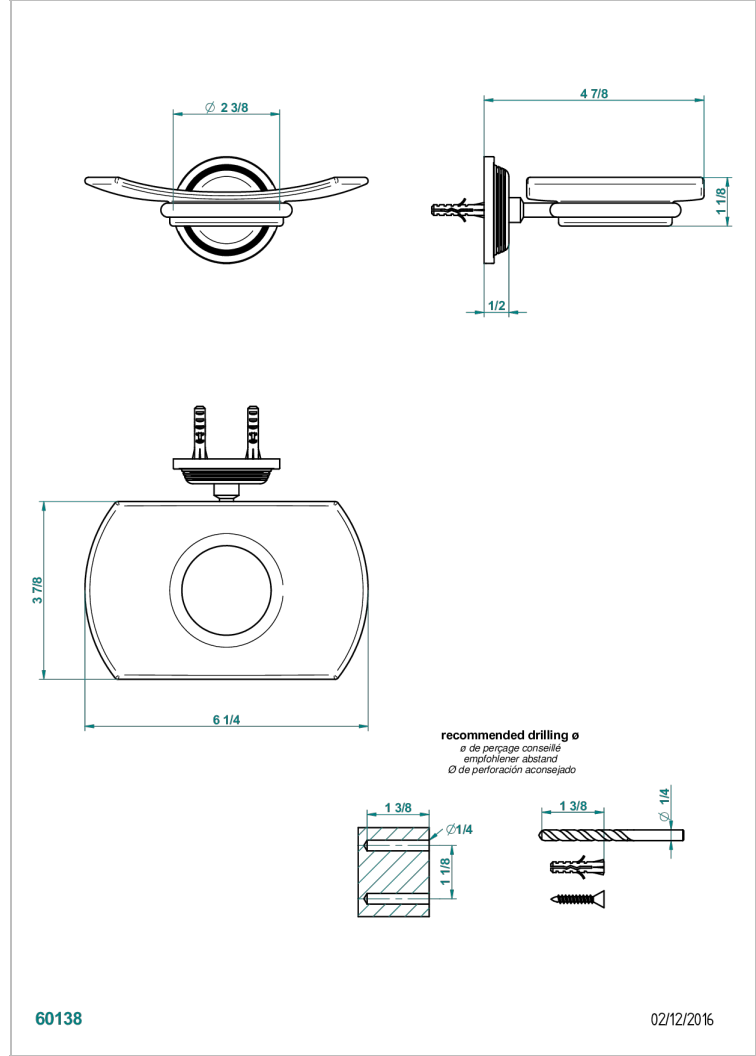

WEST COAST WITH GUILLOCHE DECOR WITH LEVER

U9D-500

Wall mounted glass soap dish

THG[®]
PARIS

CHARACTERISTIC

- West coast with Guilloché decor with lever
- Wall mounted glass soap dish

AVAILABLE FINITIONS

Antique nickel - H28
Black ceram - D30
Blush PVD - H62
Brass color PVD - H49
Brown bronze color PVD - F33
Gold color PVD - H52