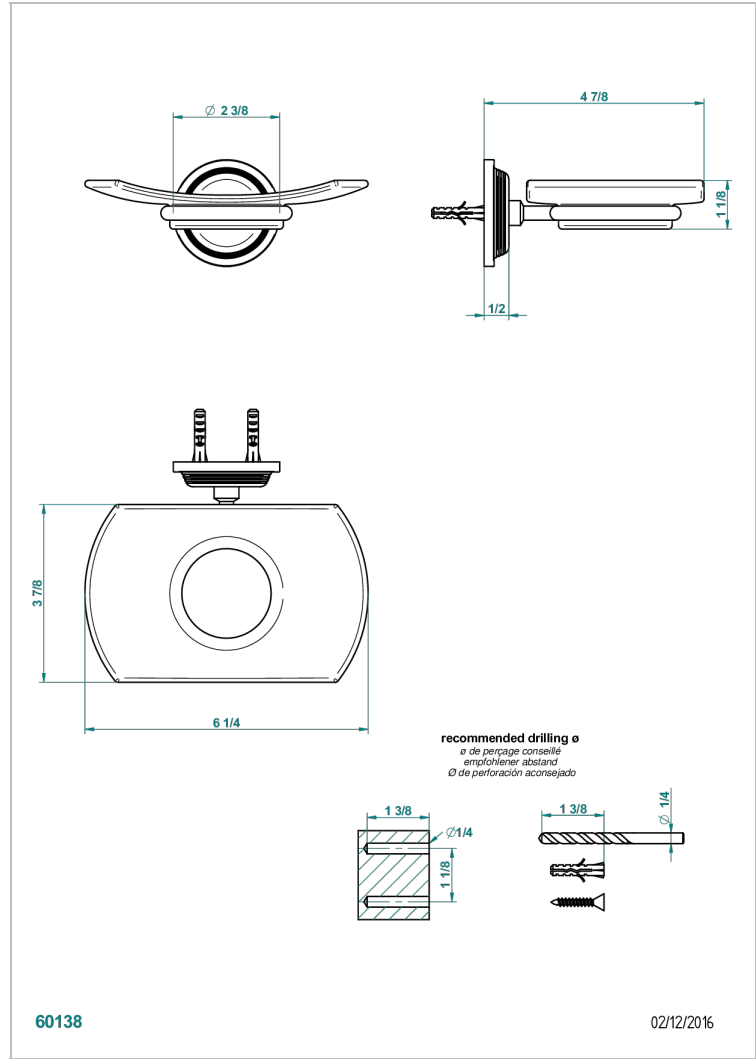

WEST COAST WITH GUILLOCHE DECOR WITH LEVER

U9D-500

壁挂式肥皂架，带玻璃肥皂碟

特色

- West coast with Guilloché decor with lever
- 壁挂式肥皂架，带玻璃肥皂碟

可选饰面

Black ceram - D30
Blush PVD - H62
Graphite PVD - H64
Matt Umber PVD - H67
Matt blush PVD - H60
Matt graphite PVD - H65