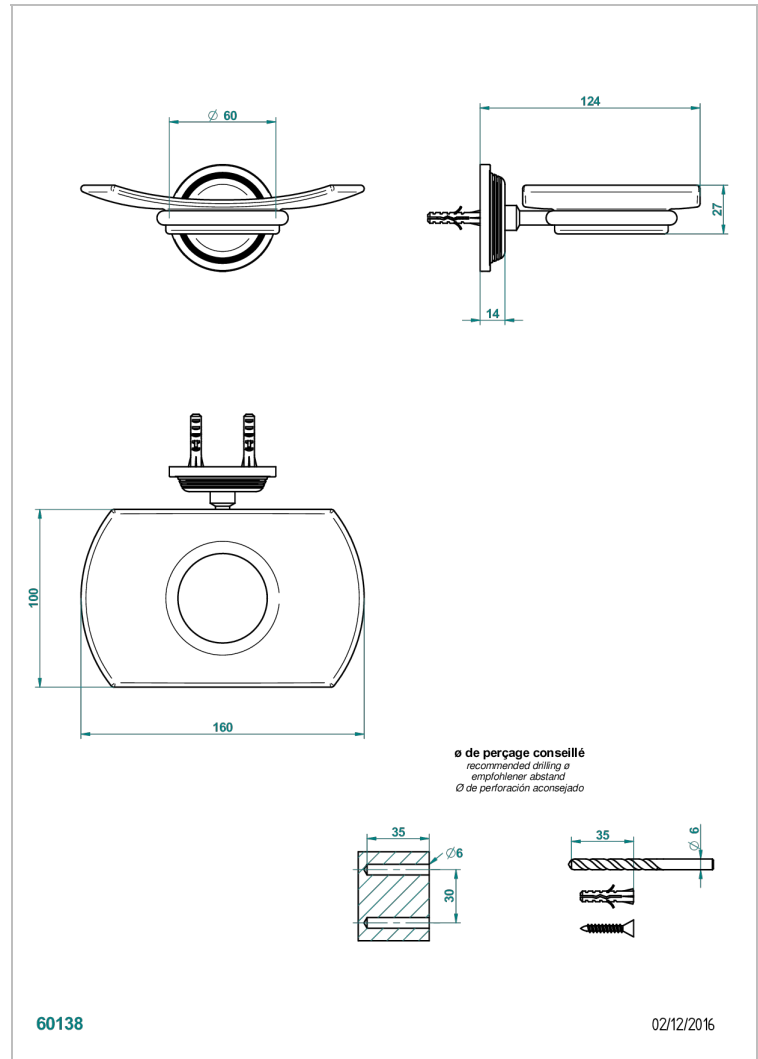

WEST COAST WITH GUILLOCHE DECOR

U9C-500

Glass soap dish, wall mounted

THG[®]
PARIS

CHARACTERISTIC

- West coast with Guilloché decor
- Glass soap dish, wall mounted

AVAILABLE FINITIONS

Black ceram - D30
Blush PVD - H62
Brass color PVD - H49
Brown bronze color PVD - F33
Chrome polished - A02
Copper antique matt, coated - H07