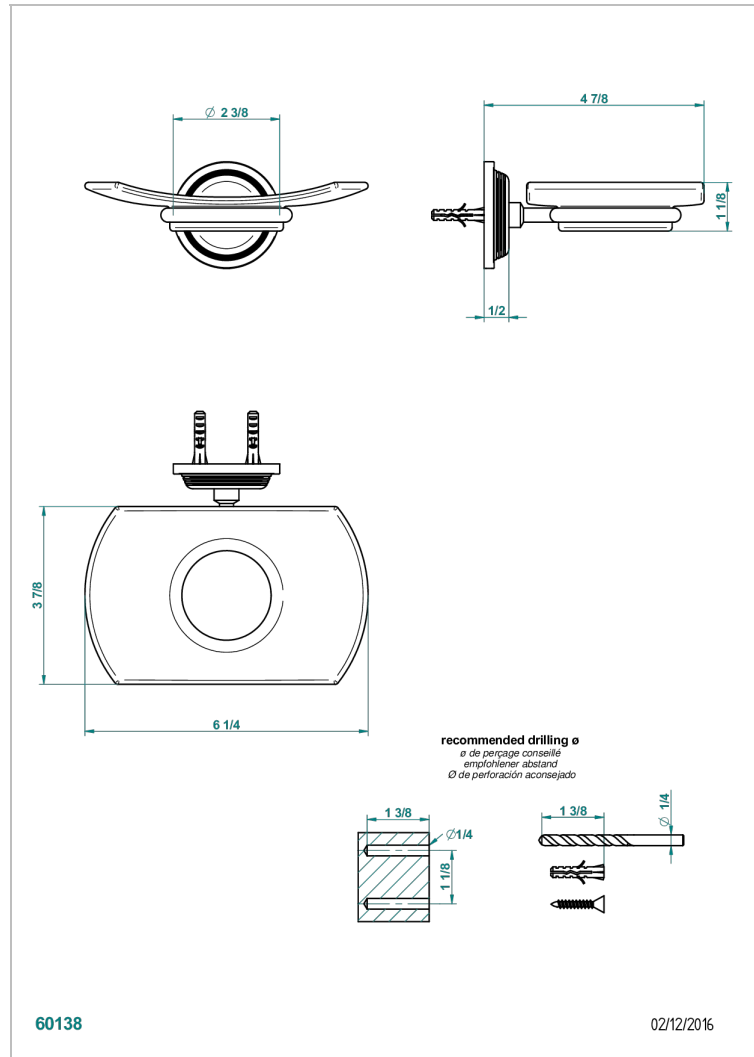

WEST COAST WITH GUILLOCHE DECOR

U9C-500

Glass soap dish, wall mounted

THG[®]
PARIS

CHARACTERISTIC

- West coast with Guilloché decor
- Glass soap dish, wall mounted

AVAILABLE FINITIONS

Black ceram - D30
Blush PVD - H62
Brass color PVD - H49
Brown bronze color PVD - F33
Chrome polished - A02
Copper antique matt, coated - H07