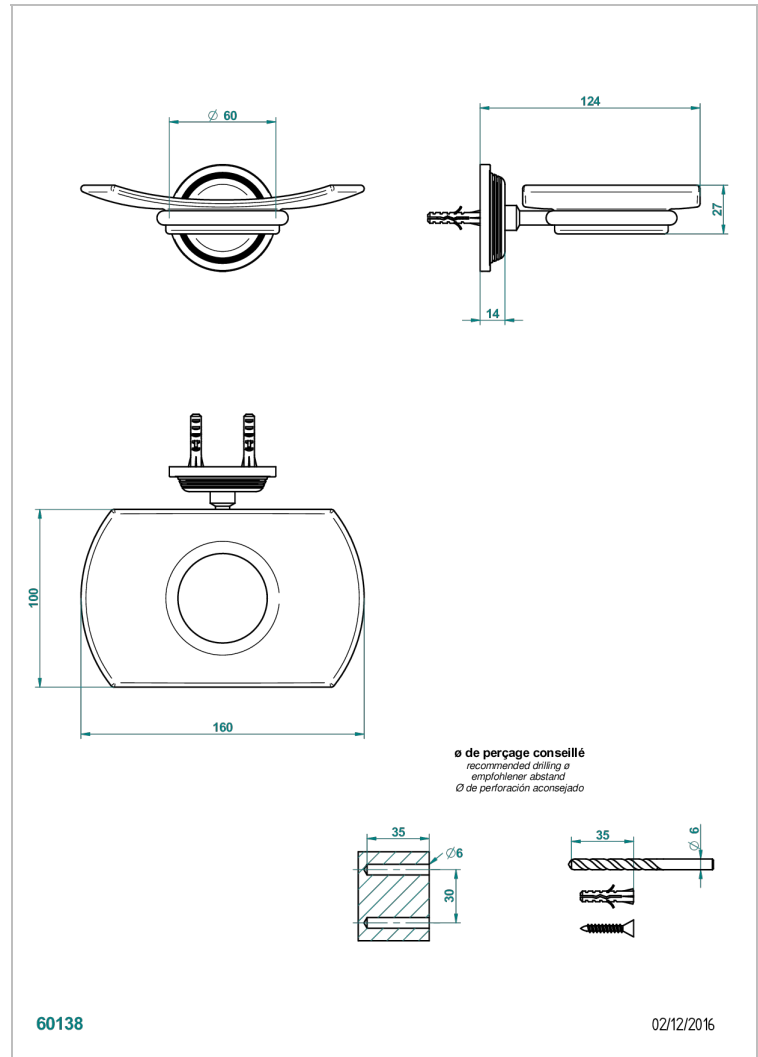

WEST COAST WITH GUILLOCHE DECOR

U9C-500

Wall mounted glass soap dish

THG[®]
PARIS

CHARACTERISTIC

- West coast with Guilloché decor
- Wall mounted glass soap dish

AVAILABLE FINITIONS

Antique nickel - H28
Black ceram - D30
Blush PVD - H62
Brass color PVD - H49
Brown bronze color PVD - F33
Gold color PVD - H52