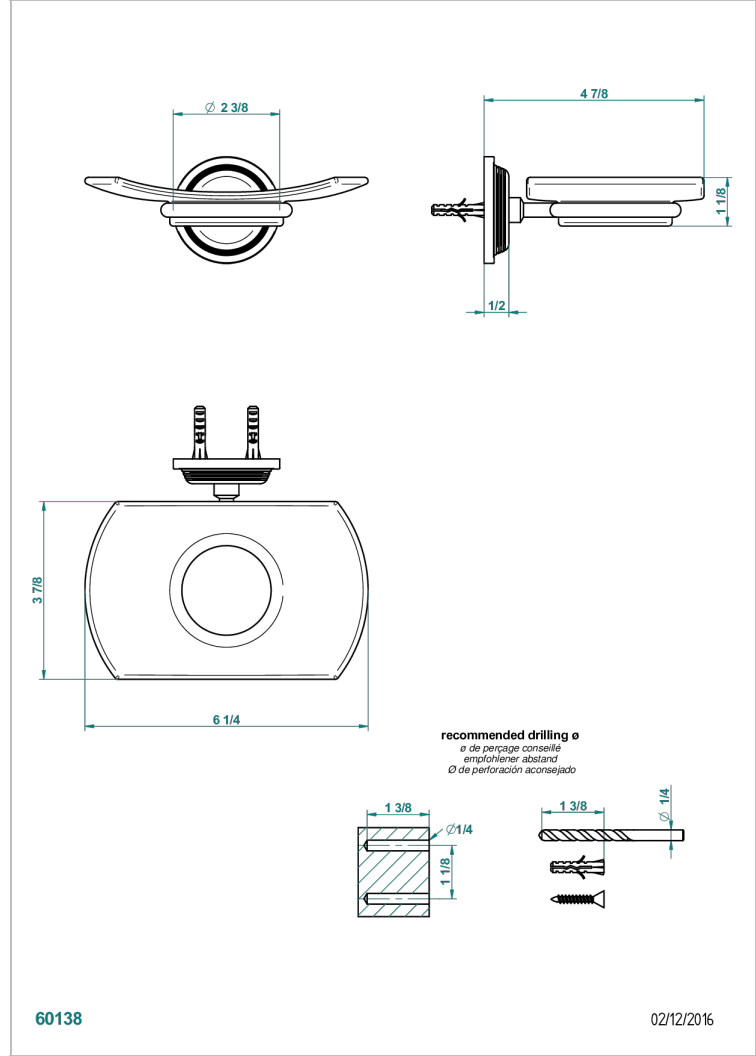

WEST COAST WITH GUILLOCHE DECOR

U9C-500

Wall mounted glass soap dish

THG[®]
PARIS

CHARACTERISTIC

- West coast with Guilloché decor
- Wall mounted glass soap dish

AVAILABLE FINITIONS

Antique nickel - H28
Black ceram - D30
Blush PVD - H62
Brass color PVD - H49
Brown bronze color PVD - F33
Gold color PVD - H52