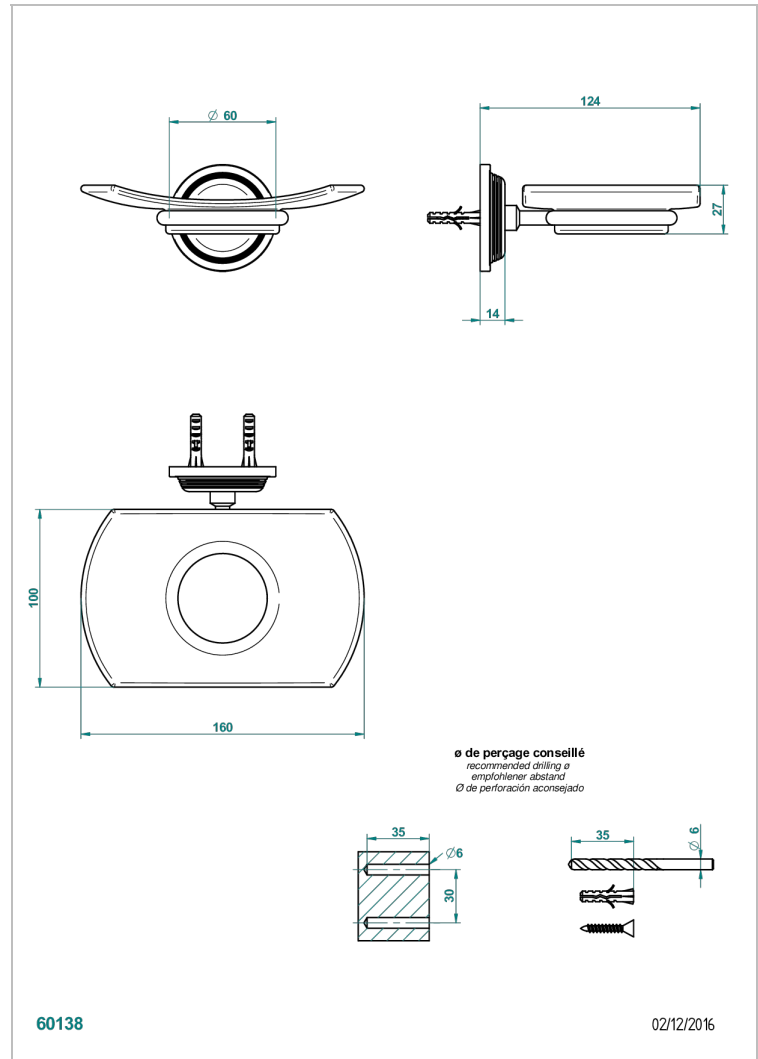

## CARACTERÍSTICAS

- West coast with Guilloché decor
- Jabonera mural