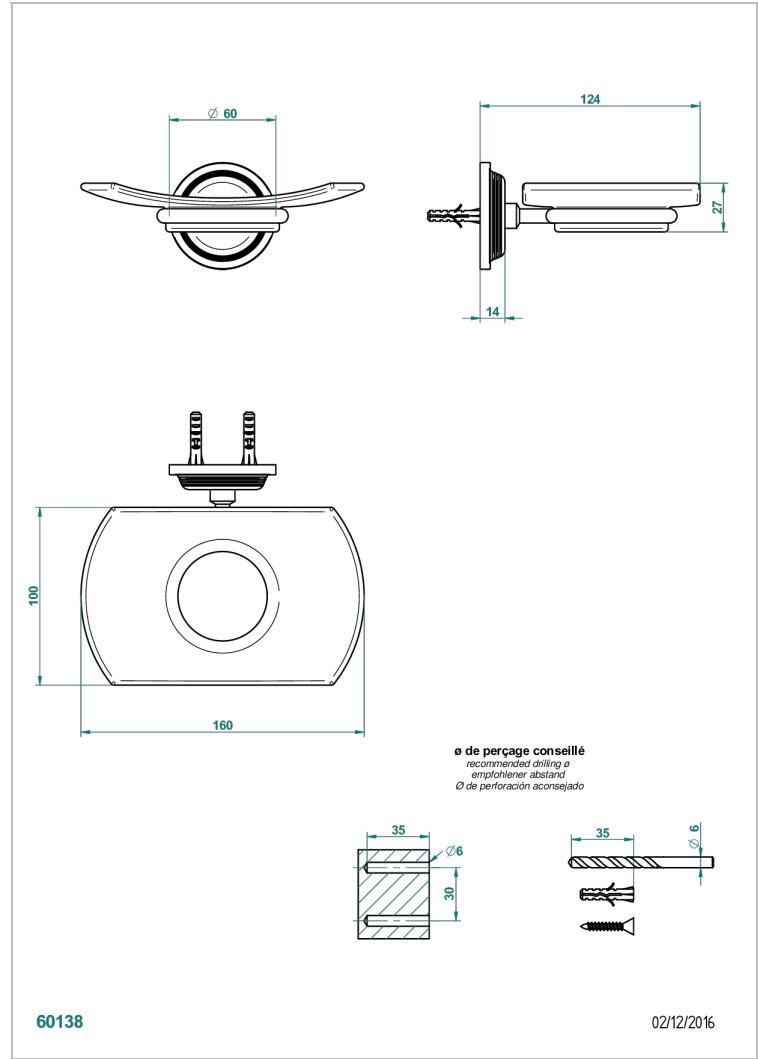

WEST COAST WITH GUILLOCHE DECOR

U9C-500

Wall mounted glass soap dish

THG[®]
PARIS

CHARACTERISTIC

- West coast with Guilloché decor
- Wall mounted glass soap dish

AVAILABLE FINITIONS

Antique nickel - H28
Black ceram - D30
Blush PVD - H62
Brass color PVD - H49
Brown bronze color PVD - F33
Gold color PVD - H52