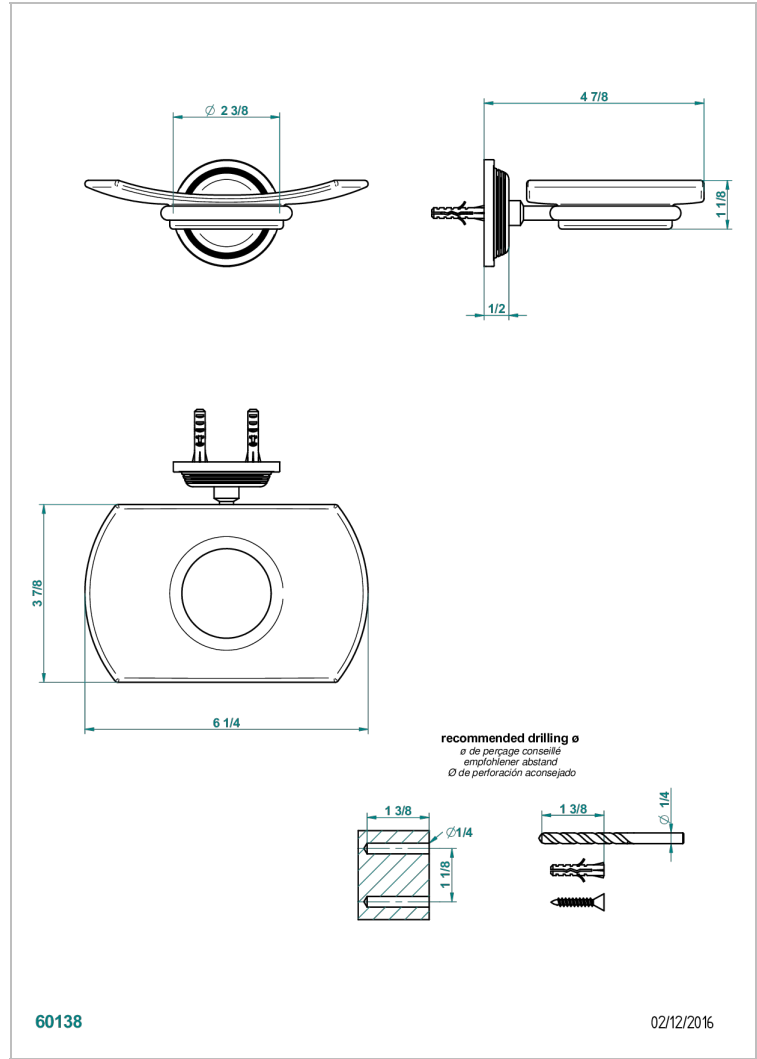

## CARACTERÍSTICAS

- West coast with Guilloché decor
- Jabonera mural