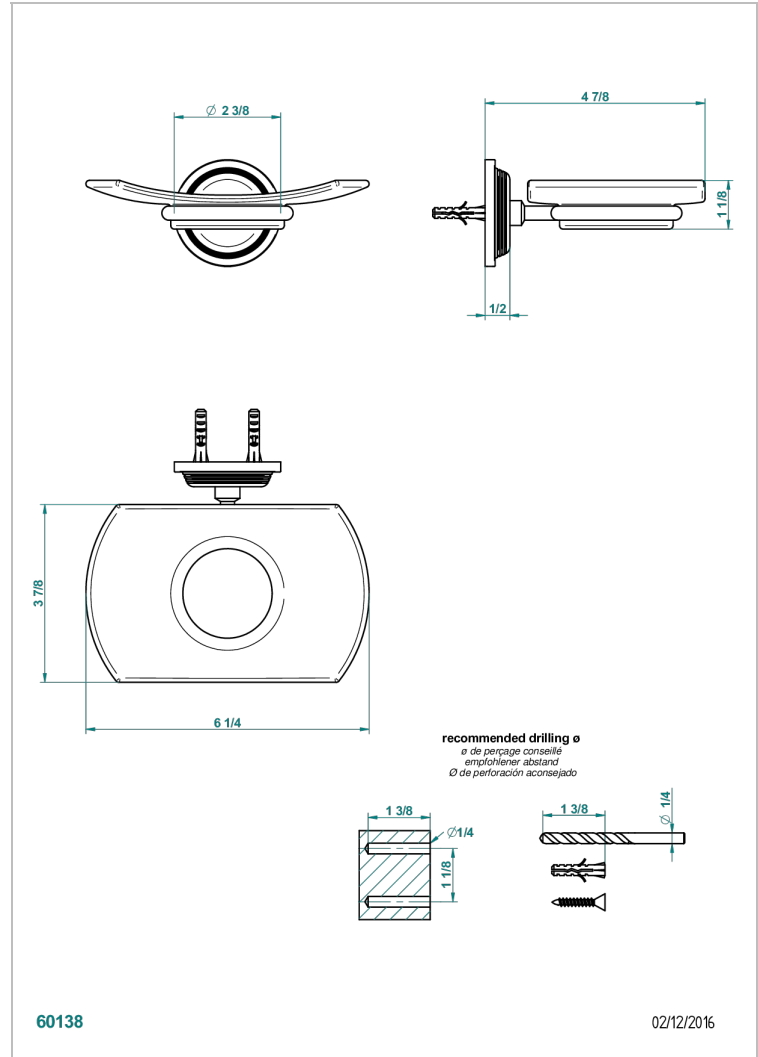

WEST COAST WITH GUILLOCHE DECOR

U9C-500

Wall mounted glass soap dish

THG[®]
PARIS

CHARACTERISTIC

- West coast with Guilloché decor
- Wall mounted glass soap dish

AVAILABLE FINITIONS

Antique nickel - H28
Black ceram - D30
Blush PVD - H62
Brass color PVD - H49
Brown bronze color PVD - F33
Gold color PVD - H52