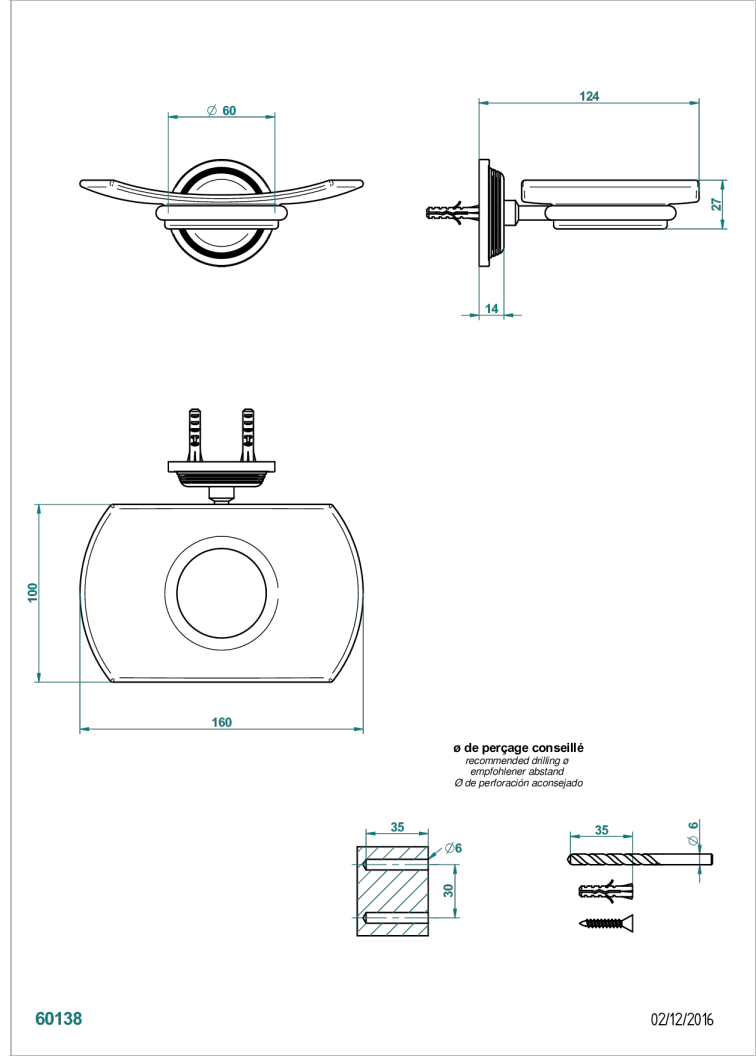

WEST COAST WITH GUILLOCHE DECOR

U9C-500

Wall mounted glass soap dish

THG[®]
PARIS

CHARACTERISTIC

- West coast with Guilloché decor
- Wall mounted glass soap dish

AVAILABLE FINITIONS

Antique nickel - H28
Black ceram - D30
Blush PVD - H62
Brass color PVD - H49
Brown bronze color PVD - F33
Gold color PVD - H52