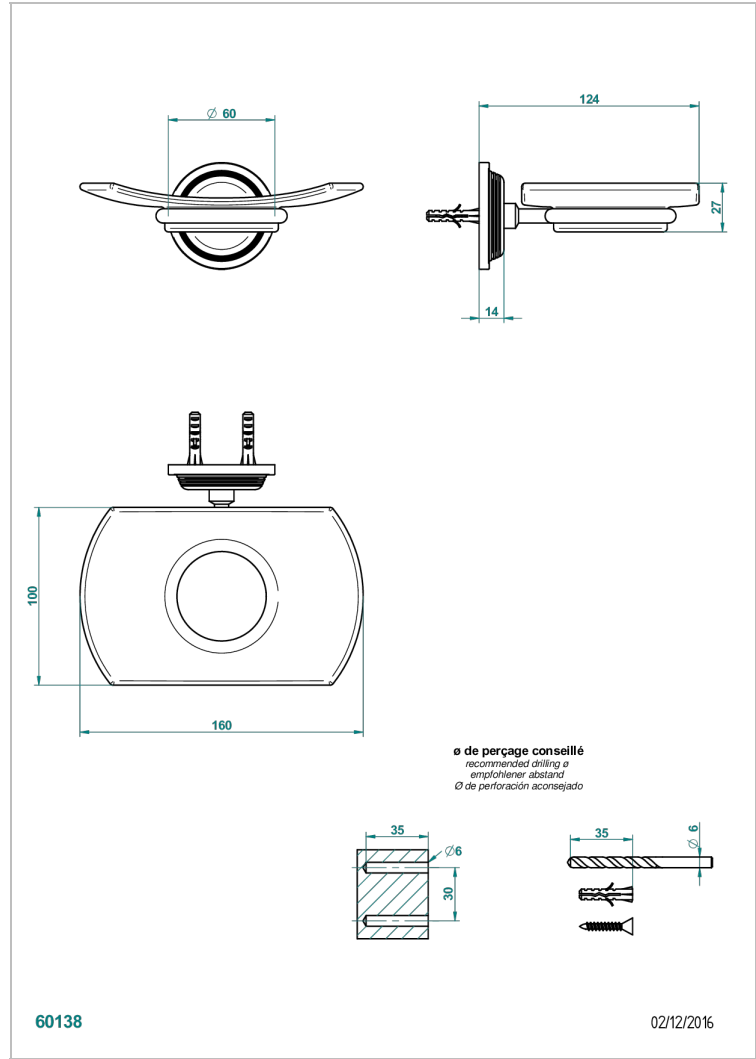

WEST COAST WITH GUILLOCHE DECOR

U9C-500

壁挂式肥皂架，带玻璃肥皂碟

THG[®]
PARIS

特色

- West coast with Guilloché decor
- 壁挂式肥皂架，带玻璃肥皂碟

可选饰面

Black ceram - D30
Blush PVD - H62
Graphite PVD - H64
Matt Umber PVD - H67
Matt blush PVD - H60
Matt graphite PVD - H65