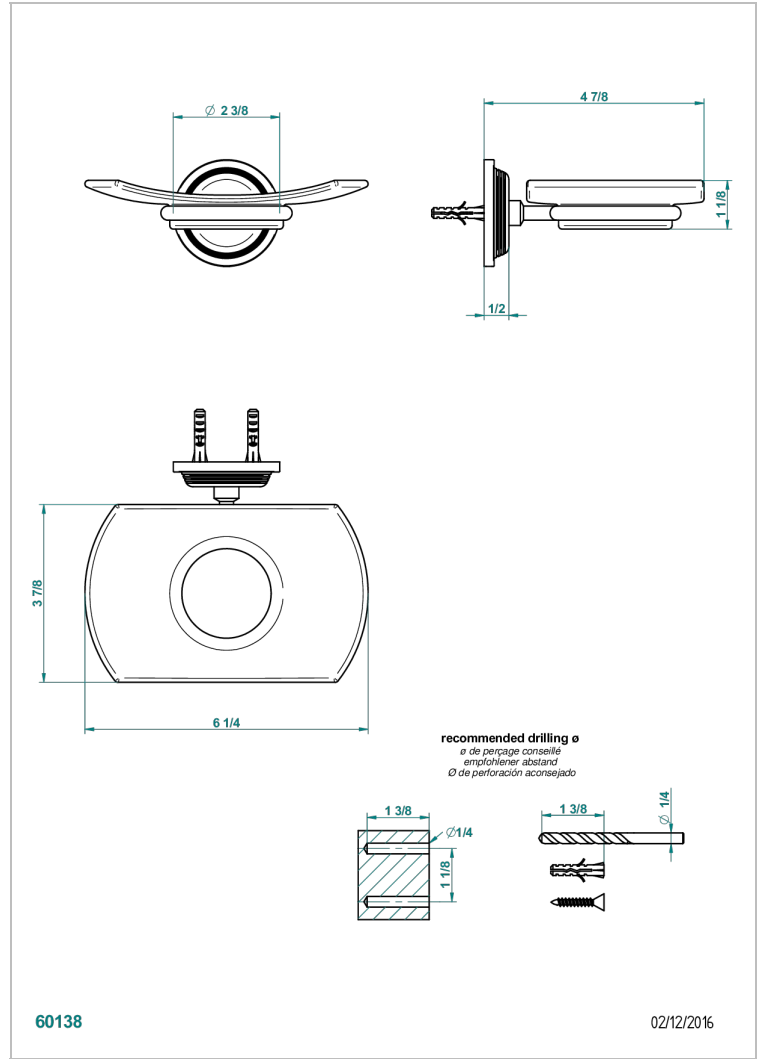

WEST COAST WITH GUILLOCHE DECOR

U9C-500

THG[®]
PARIS

壁挂式肥皂架，带玻璃肥皂碟

特色

- West coast with Guilloché decor
- 壁挂式肥皂架，带玻璃肥皂碟

可选饰面

Black ceram - D30
Blush PVD - H62
Graphite PVD - H64
Matt Umber PVD - H67
Matt blush PVD - H60
Matt graphite PVD - H65