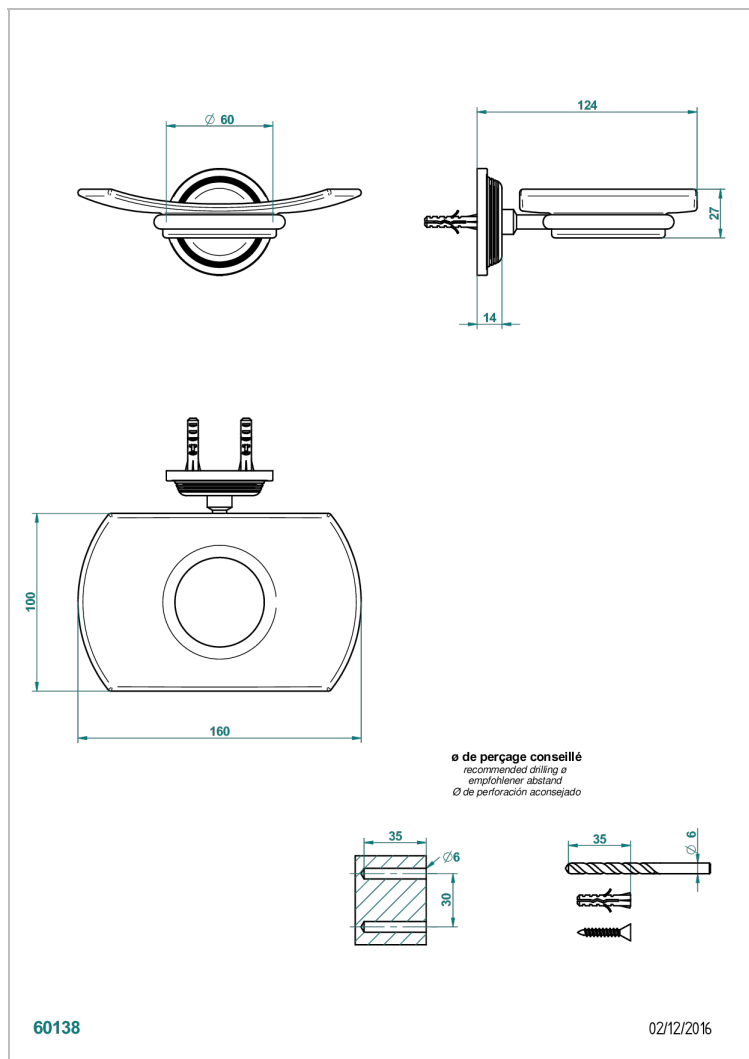

WEST COAST METAL WITH LEVER HANDLES

U9B-500

Glass soap dish, wall mounted

THG[®]
PARIS

CHARACTERISTIC

- West Coast Metal with lever handles
- Glass soap dish, wall mounted

AVAILABLE FINITIONS

Black ceram - D30
Blush PVD - H62
Brass color PVD - H49
Brown bronze color PVD - F33
Chrome polished - A02
Copper antique matt, coated - H07