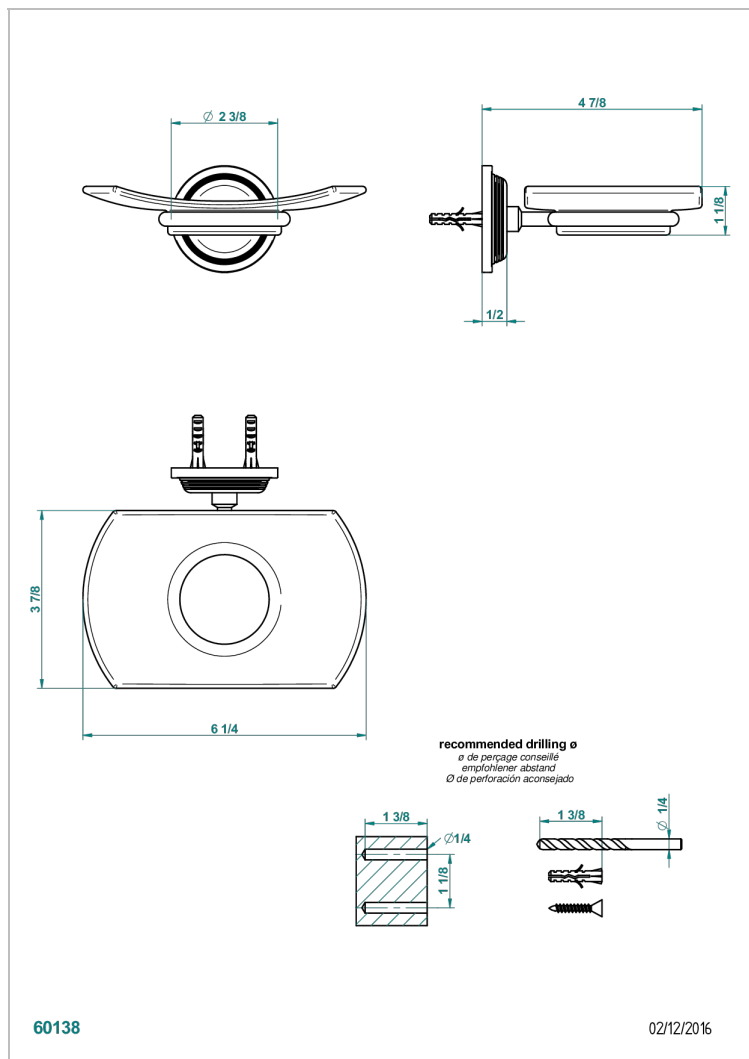

WEST COAST METAL WITH LEVER HANDLES

U9B-500

Glass soap dish, wall mounted

THG[®]
PARIS

CHARACTERISTIC

- West Coast Metal with lever handles
- Glass soap dish, wall mounted

AVAILABLE FINITIONS

Black ceram - D30
Blush PVD - H62
Brass color PVD - H49
Brown bronze color PVD - F33
Chrome polished - A02
Copper antique matt, coated - H07