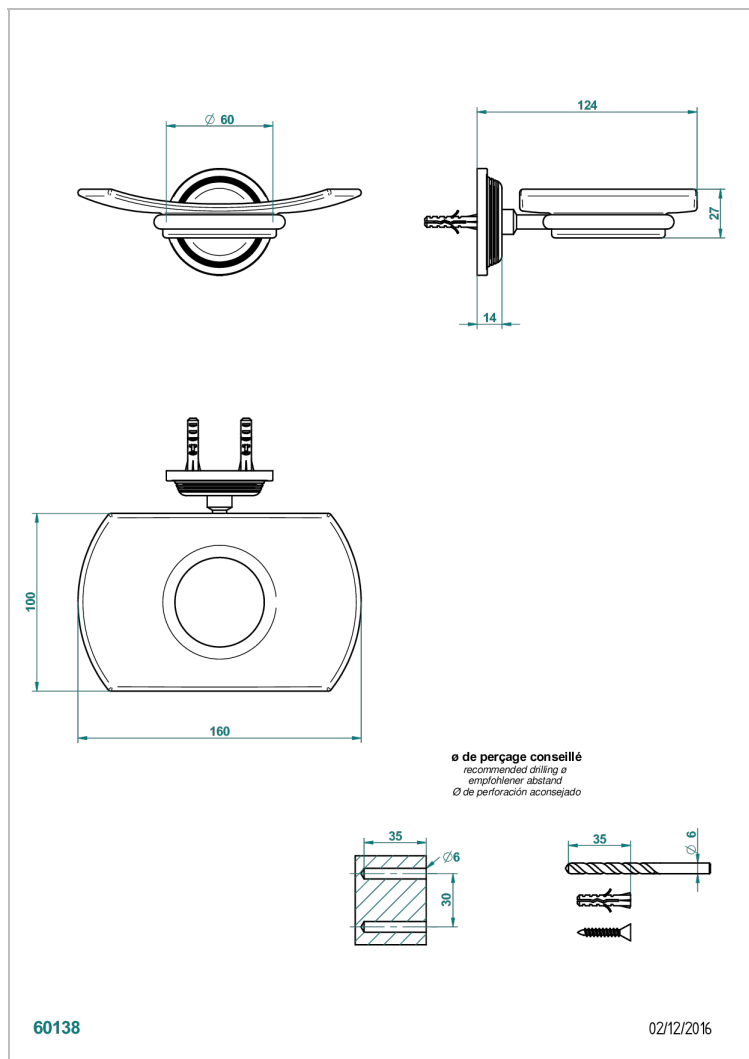

WEST COAST METAL WITH LEVER

U9B-500

Wall mounted glass soap dish

THG[®]
PARIS

CHARACTERISTIC

- West Coast Metal with lever
- Wall mounted glass soap dish

AVAILABLE FINITIONS

Antique nickel - H28
Black ceram - D30
Blush PVD - H62
Brass color PVD - H49
Brown bronze color PVD - F33
Gold color PVD - H52