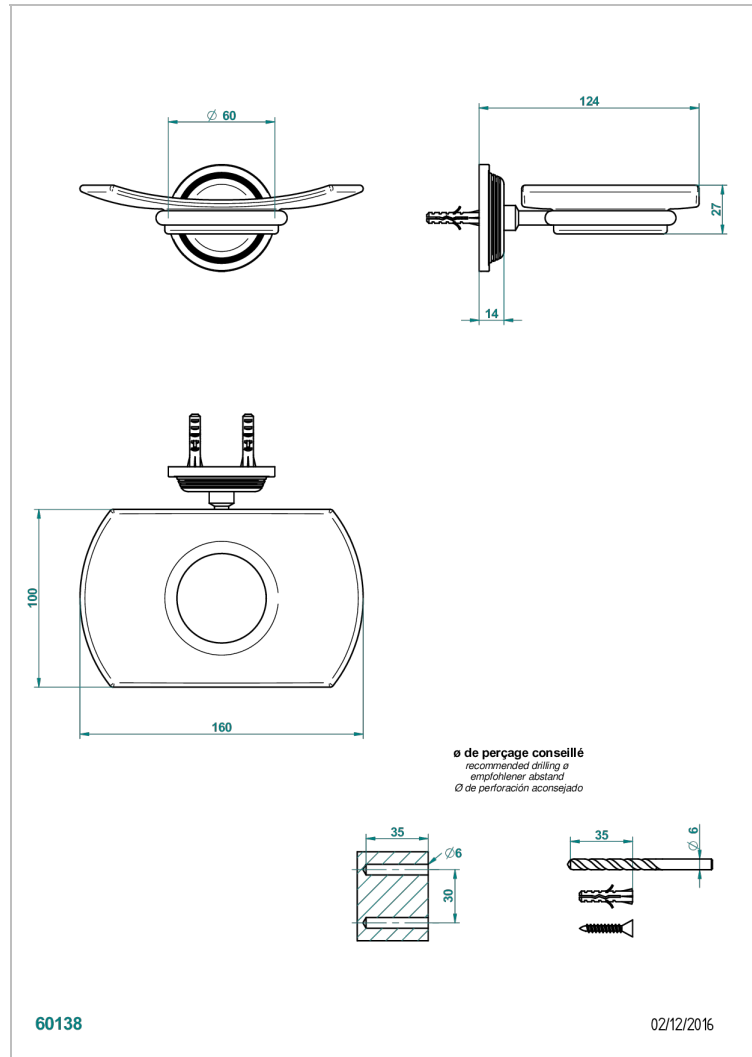

# WEST COAST METAL WITH LEVER

U9B-500

Wall mounted glass soap dish

THG<sup>®</sup>  
PARIS

## CHARACTERISTIC

- West Coast Metal with lever
- Wall mounted glass soap dish