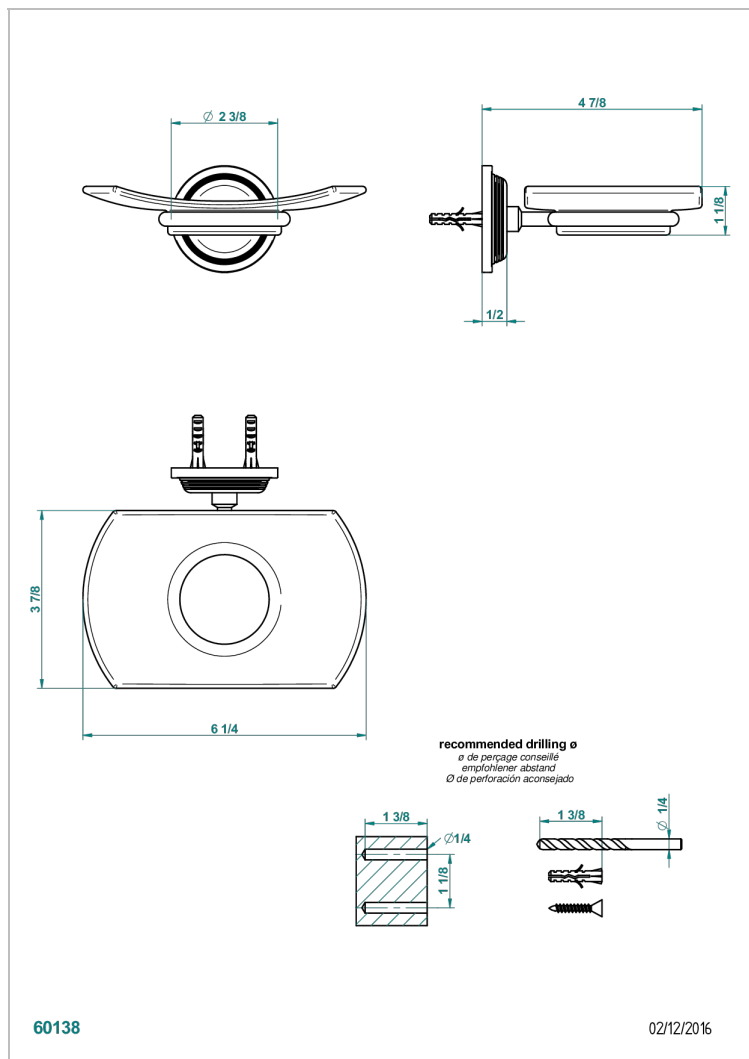

WEST COAST METAL WITH LEVER

U9B-500

Wall mounted glass soap dish

THG[®]
PARIS

CHARACTERISTIC

- West Coast Metal with lever
- Wall mounted glass soap dish

AVAILABLE FINITIONS

Antique nickel - H28
Black ceram - D30
Blush PVD - H62
Brass color PVD - H49
Brown bronze color PVD - F33
Gold color PVD - H52