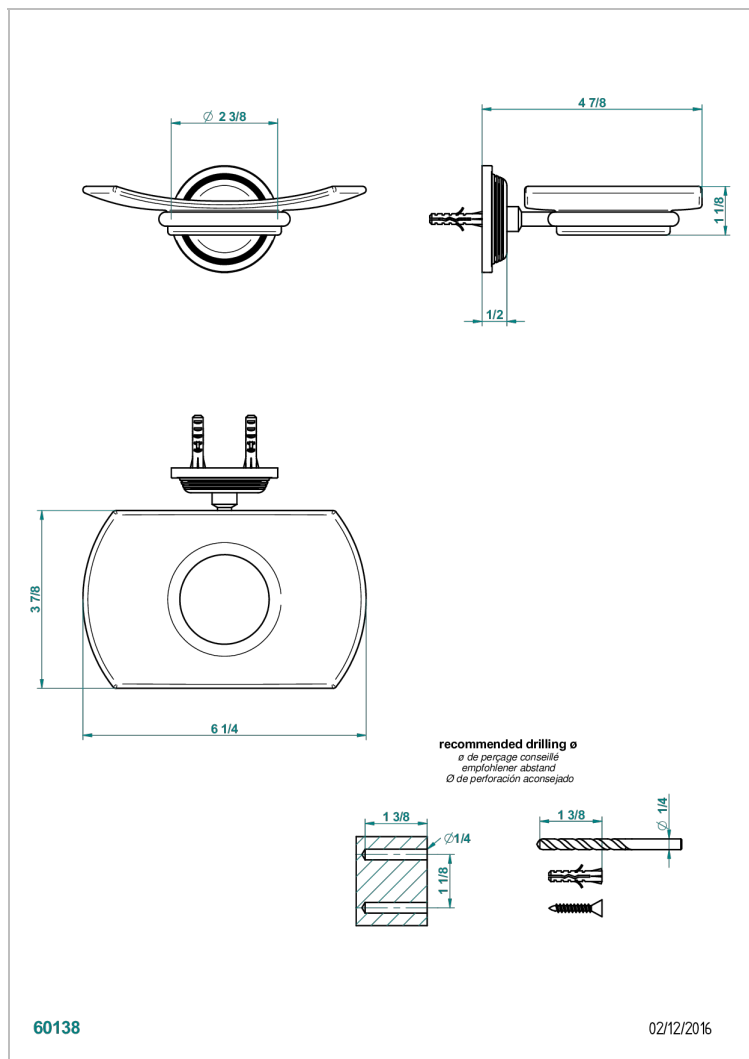

# WEST COAST METAL WITH LEVER

U9B-500

Wall mounted glass soap dish

THG<sup>®</sup>  
PARIS

## CHARACTERISTIC

- West Coast Metal with lever
- Wall mounted glass soap dish