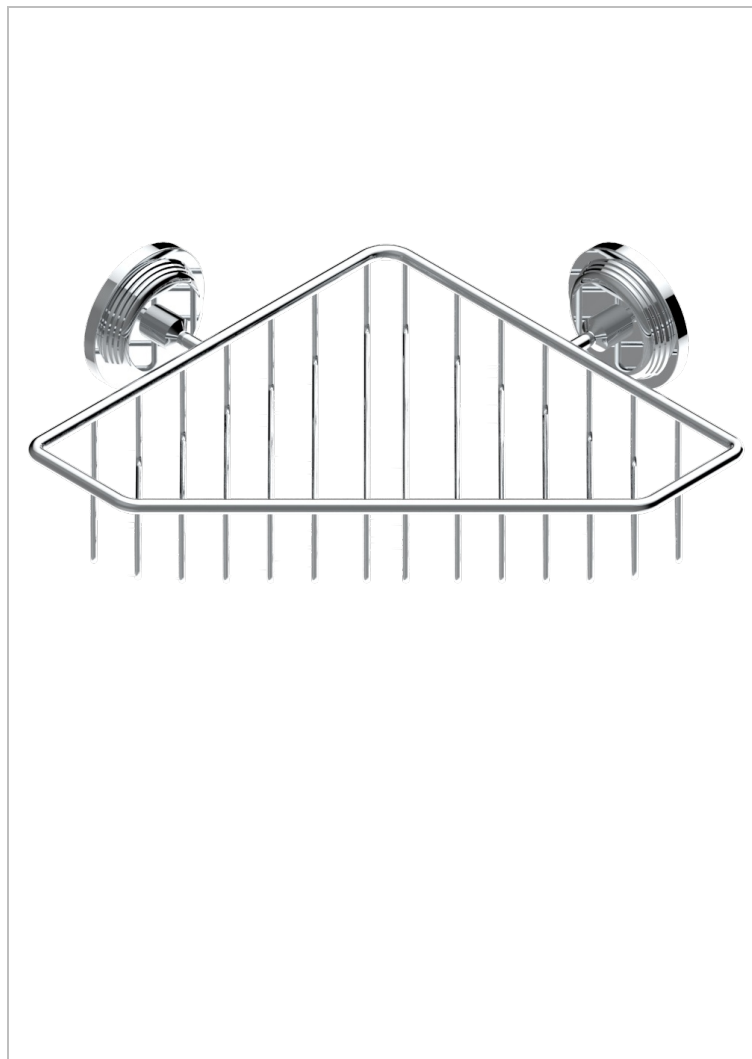

GRAND CENTRAL WHITE ONYX WITH LEVER HANDLES

U9S-3623

Large corner soap basket, wall mounted

60136

28/11/2016

CHARACTERISTIC

- Grand central White Onyx with lever handles
- Large corner soap basket, wall mounted