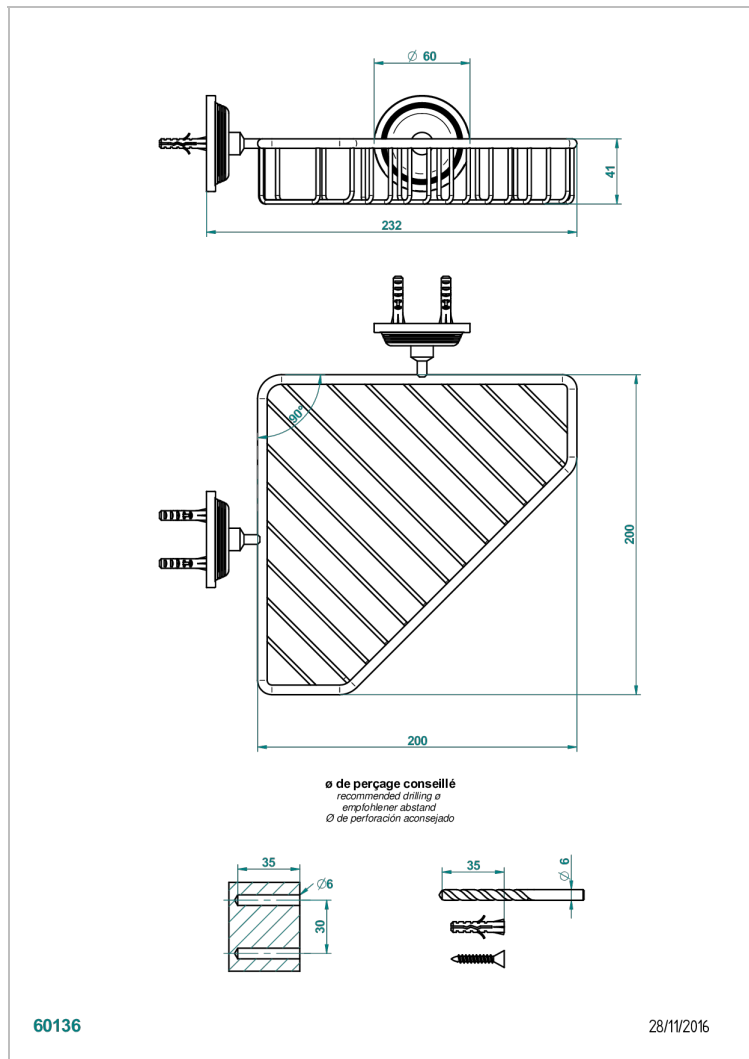

GRAND CENTRAL WHITE ONYX WITH LEVER HANDLES

U9S-3623

Large corner soap basket, wall mounted

60136

28/11/2016

CHARACTERISTIC

- Grand central White Onyx with lever handles
- Large corner soap basket, wall mounted