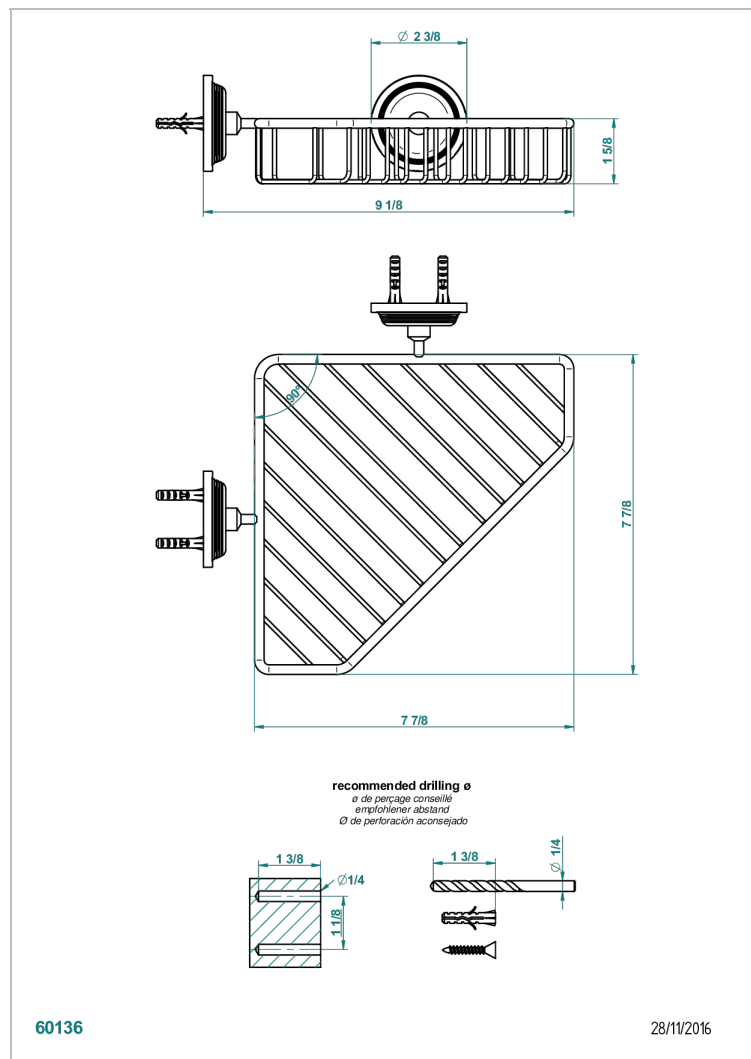

# GRAND CENTRAL WHITE ONYX WITH LEVER HANDLES

U9S-3623

Jabonera

## CARACTERÍSTICAS

- Grand central White Onyx with lever handles
- Jabonera