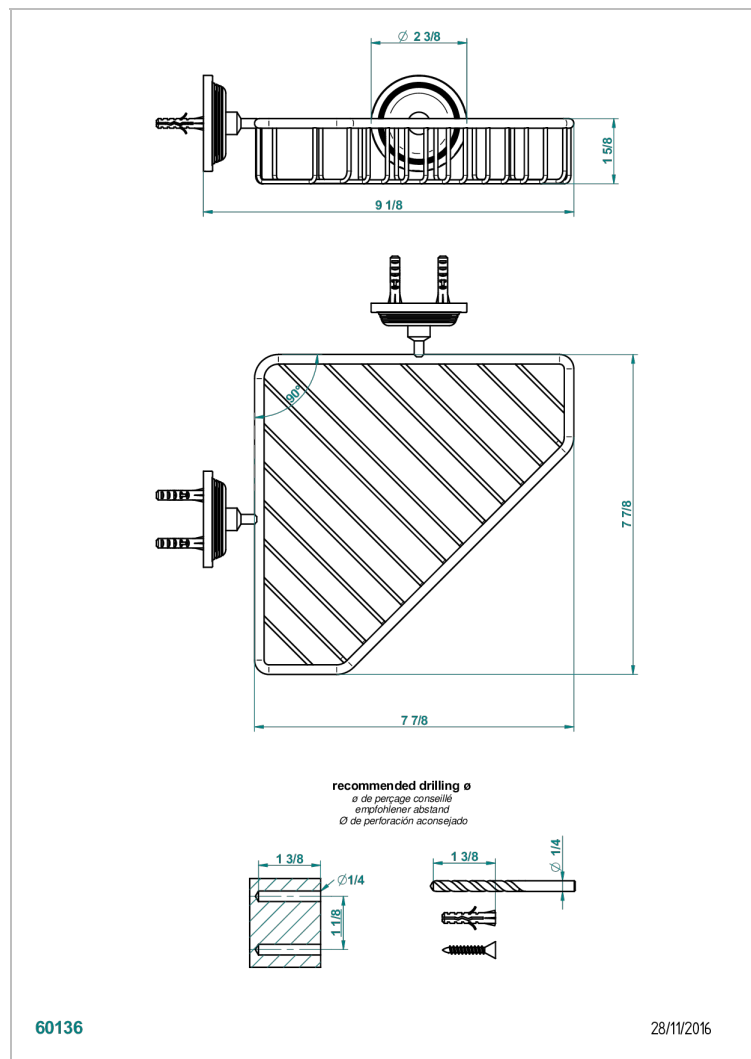

# GRAND CENTRAL WHITE ONYX WITH LEVER HANDLES

U9S-3623

Large corner soap basket, wall mounted

60136

28/11/2016

## CHARACTERISTIC

- Grand central White Onyx with lever handles
- Large corner soap basket, wall mounted