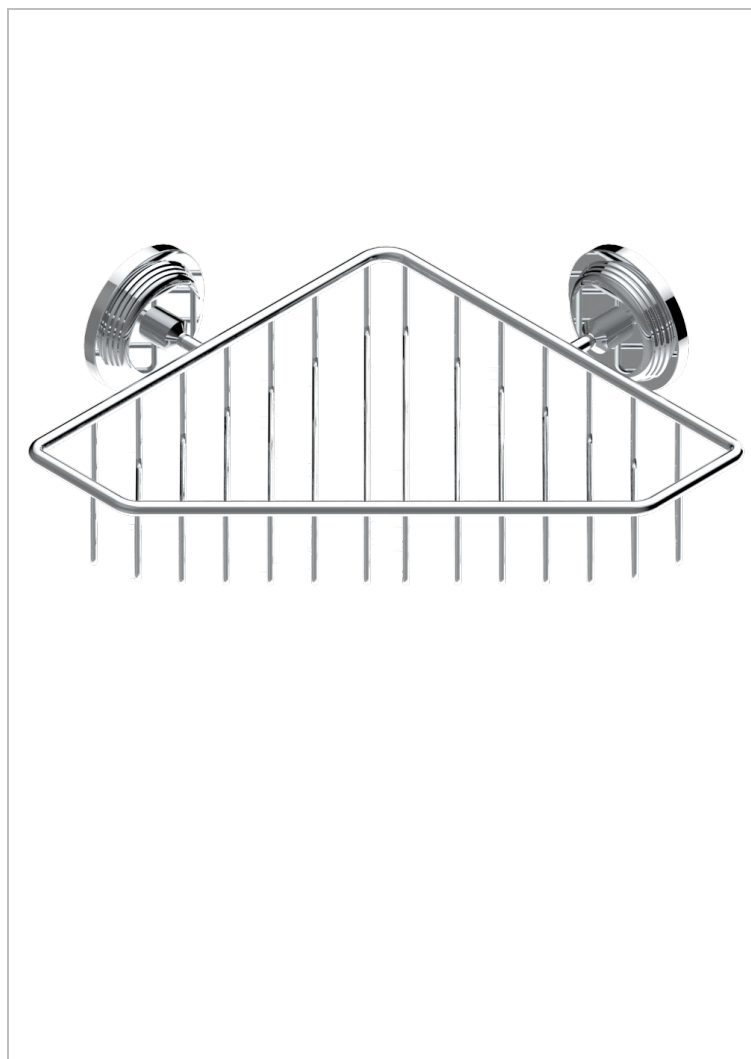

# GRAND CENTRAL WHITE ONYX WITH LEVER HANDLES

U9S-3623

Large corner soap basket, wall mounted

60136

28/11/2016

## CHARACTERISTIC

- Grand central White Onyx with lever handles
- Large corner soap basket, wall mounted