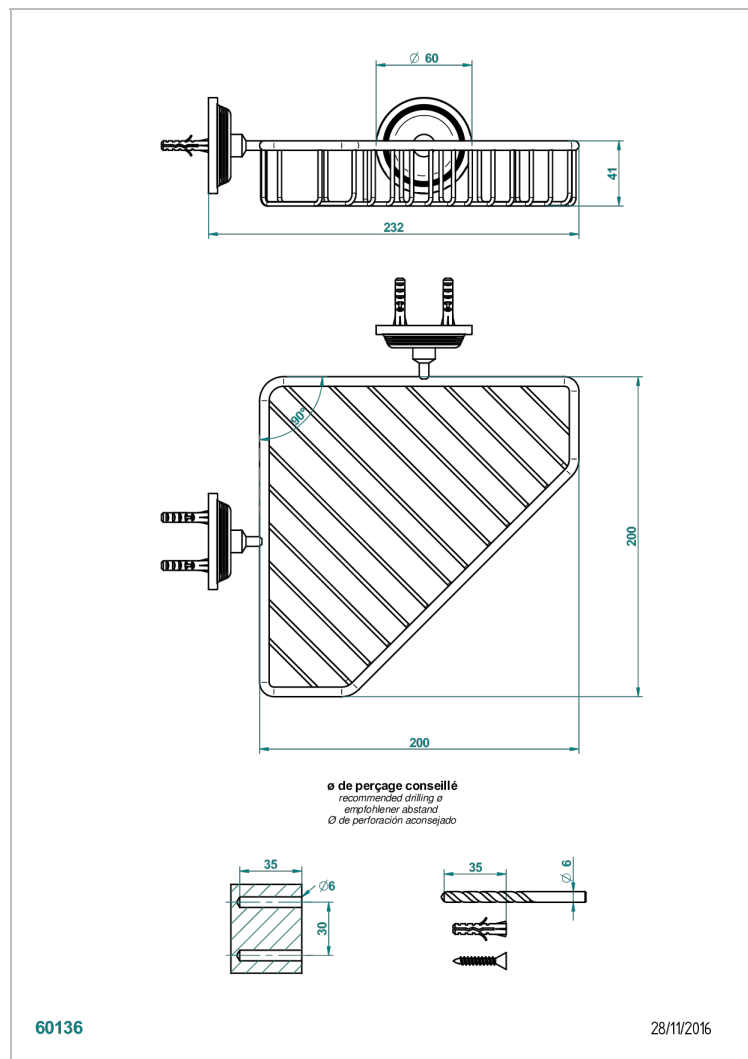

GRAND CENTRAL WHITE ONYX WITH LEVER HANDLES

U9S-3623

Corner soap dish with flanges, 200 x 200 mm

CHARACTERISTIC

- Grand central White Onyx with lever handles
- Corner soap dish with flanges, 200 x 200 mm

AVAILABLE FINITIONS