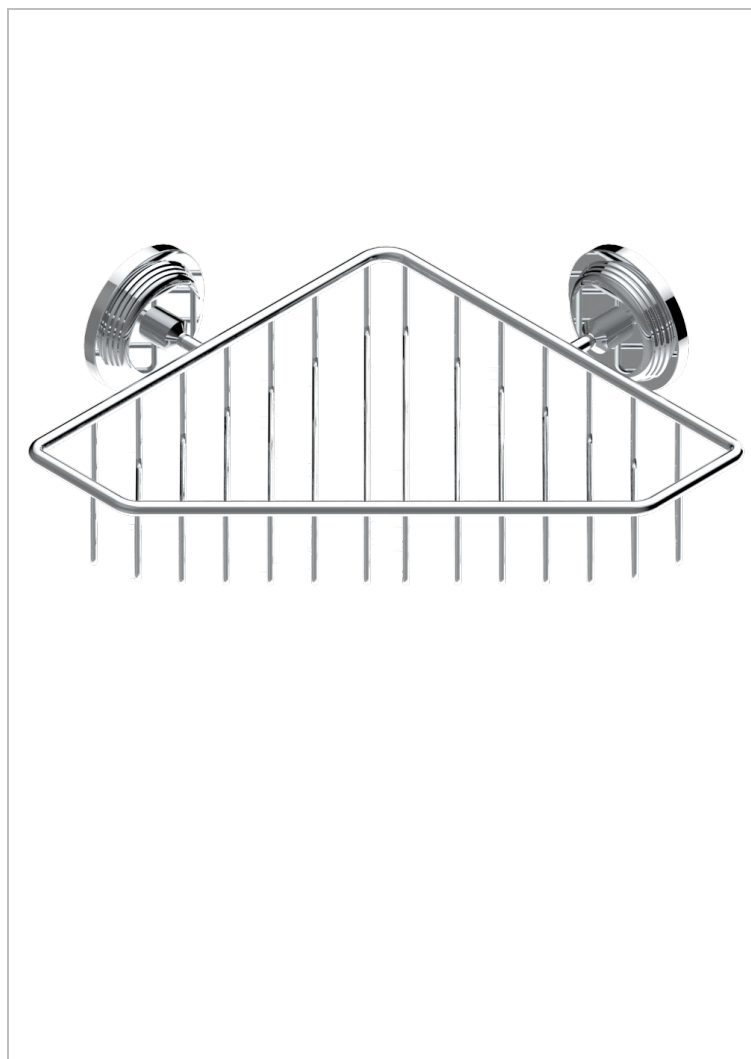

GRAND CENTRAL WHITE ONYX WITH LEVER HANDLES

U9S-3623

Corner soap dish with flanges, 200 x 200 mm

CHARACTERISTIC

- Grand central White Onyx with lever handles
- Corner soap dish with flanges, 200 x 200 mm

AVAILABLE FINITIONS

Antique nickel - H28
Black ceram - D30
Blush PVD - H62
Brass color PVD - H49
Brown bronze color PVD - F33
Gold color PVD - H52

Graphite PVD - H64
Lacquered light bronze - D01
Matt Umber PVD - H67
Matt blush PVD - H60
Matt brass color PVD - H50
Matt brown bronze color PVD - F34