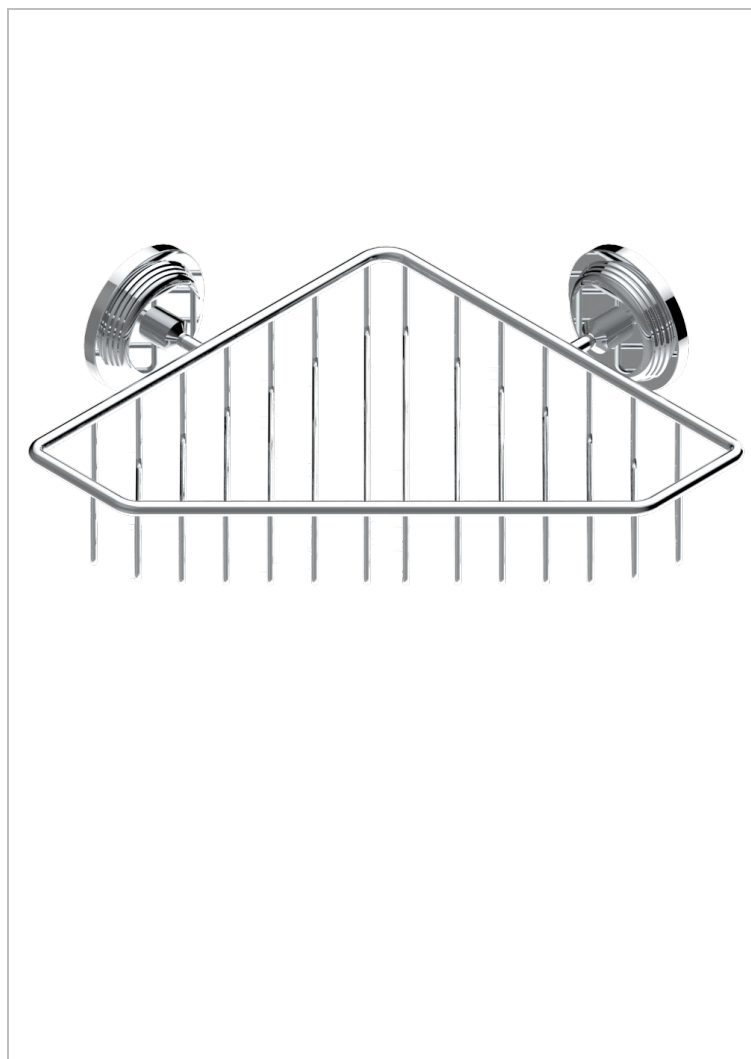

GRAND CENTRAL WHITE ONYX WITH LEVER HANDLES

U9S-3623

Corner soap dish with flanges, 200 x 200 mm

60136

28/11/2016

CHARACTERISTIC

- Grand central White Onyx with lever handles
- Corner soap dish with flanges, 200 x 200 mm

AVAILABLE FINITIONS

Antique nickel - H28
Black ceram - D30
Blush PVD - H62
Brass color PVD - H49
Brown bronze color PVD - F33
Gold color PVD - H52

Graphite PVD - H64
Lacquered light bronze - D01
Matt Umber PVD - H67
Matt blush PVD - H60
Matt brass color PVD - H50
Matt brown bronze color PVD - F34