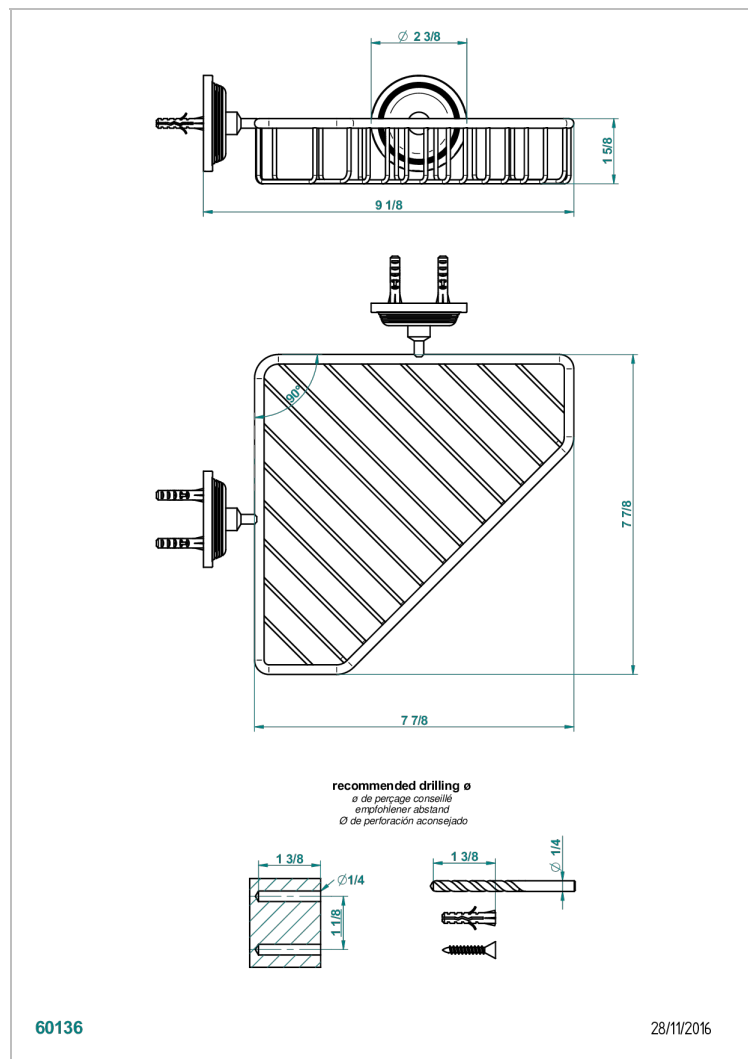

GRAND CENTRAL WHITE ONYX WITH LEVER HANDLES

U9S-3623

Corner soap dish with flanges, 200 x 200 mm

60136

28/11/2016

CHARACTERISTIC

- Grand central White Onyx with lever handles
- Corner soap dish with flanges, 200 x 200 mm