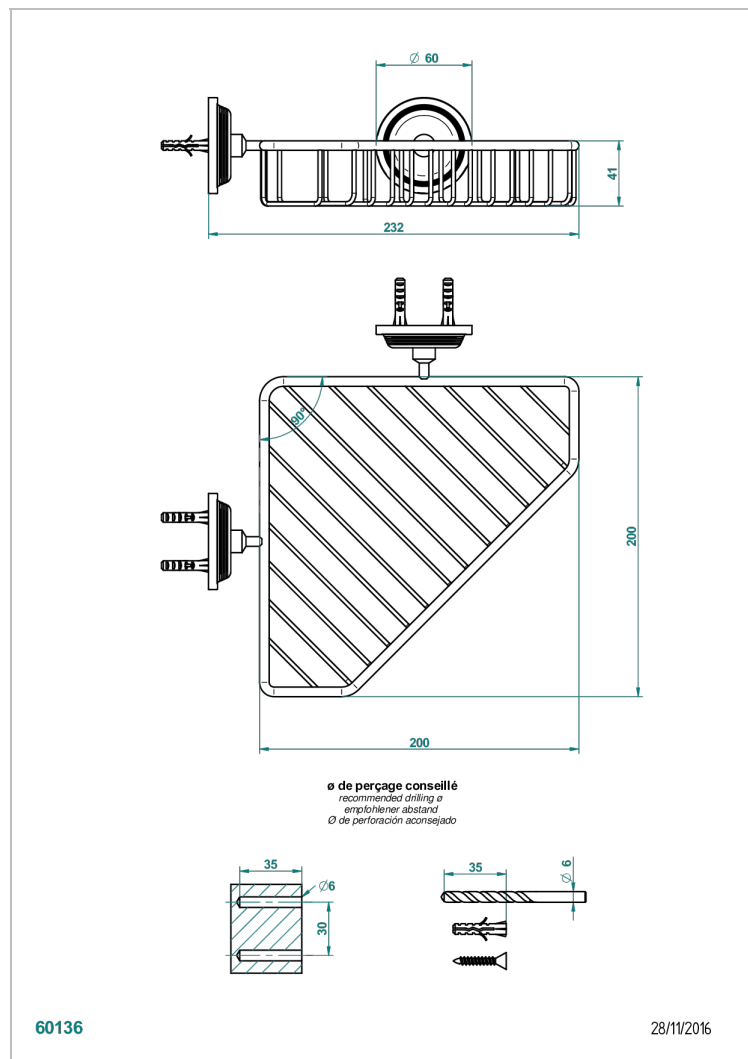

GRAND CENTRAL WHITE ONYX WITH LEVER HANDLES

U9S-3623

Corner soap dish with flanges, 200 x 200 mm

60136

28/11/2016

CHARACTERISTIC

- Grand central White Onyx with lever handles
- Corner soap dish with flanges, 200 x 200 mm