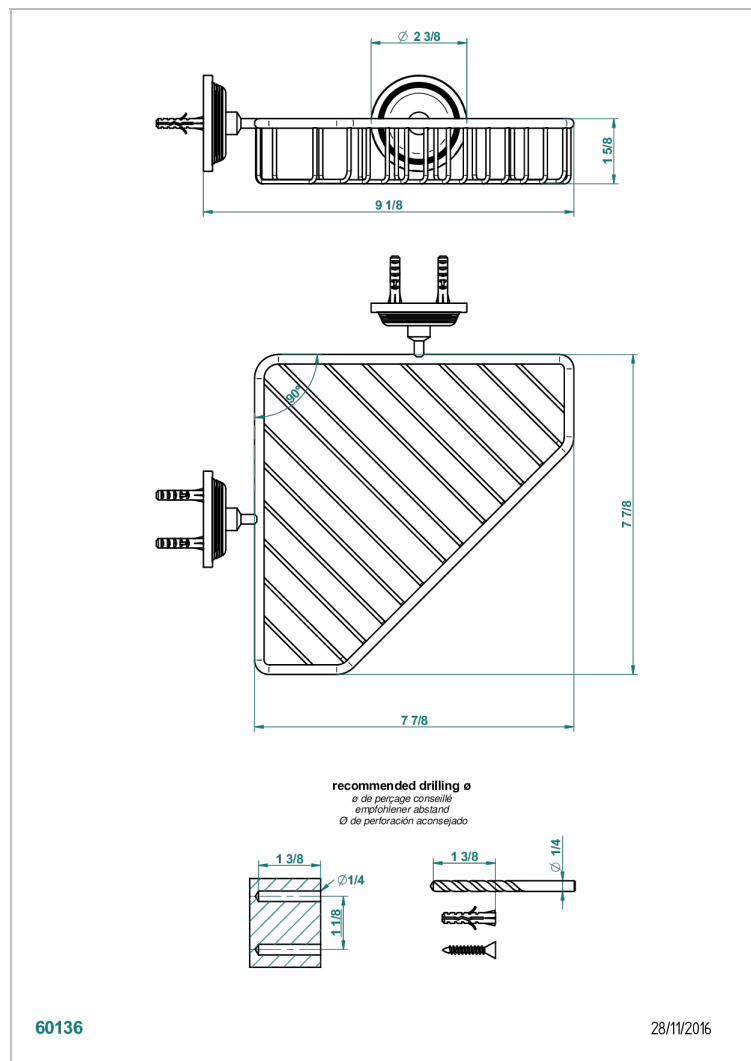

GRAND CENTRAL WHITE ONYX WITH LEVER HANDLES

U9S-3623

Corner soap dish with flanges, 200 x 200 mm

60136

28/11/2016

CHARACTERISTIC

- Grand central White Onyx with lever handles
- Corner soap dish with flanges, 200 x 200 mm