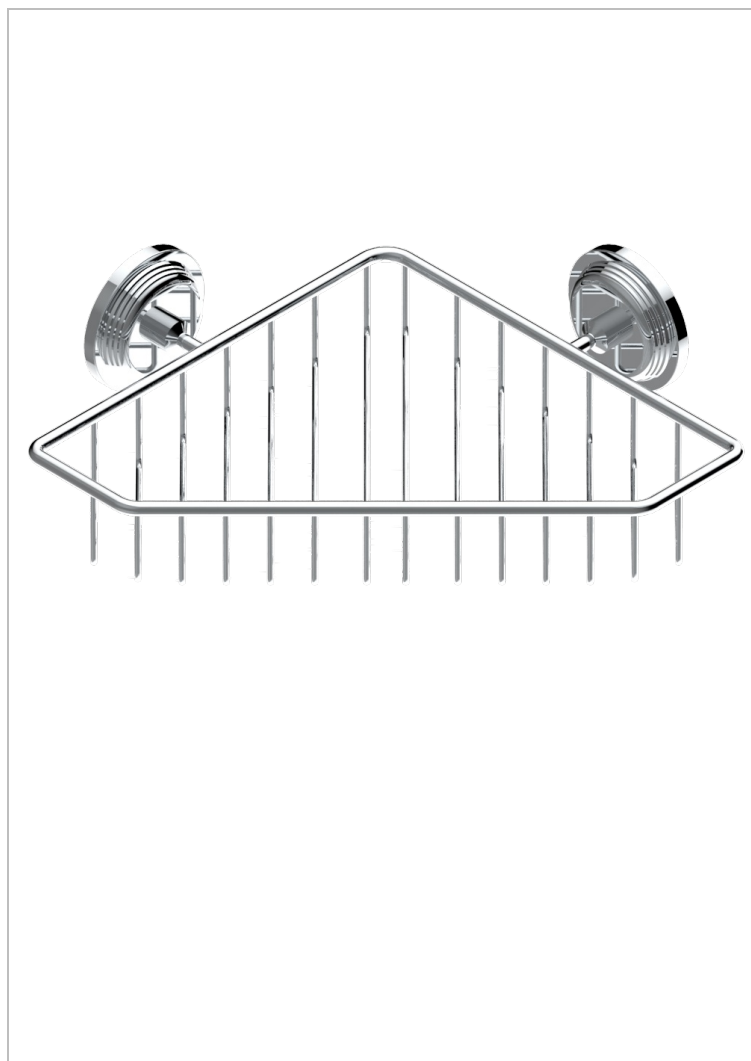

GRAND CENTRAL WHITE ONYX WITH LEVER HANDLES

U9S-3623

Corner soap dish with flanges, 200 x 200 mm

60136

28/11/2016

CHARACTERISTIC

- Grand central White Onyx with lever handles
- Corner soap dish with flanges, 200 x 200 mm

AVAILABLE FINITIONS

Antique nickel - H28
Black ceram - D30
Blush PVD - H62
Brass color PVD - H49
Brown bronze color PVD - F33
Gold color PVD - H52

Graphite PVD - H64
Lacquered light bronze - D01
Matt Umber PVD - H67
Matt blush PVD - H60
Matt brass color PVD - H50
Matt brown bronze color PVD - F34