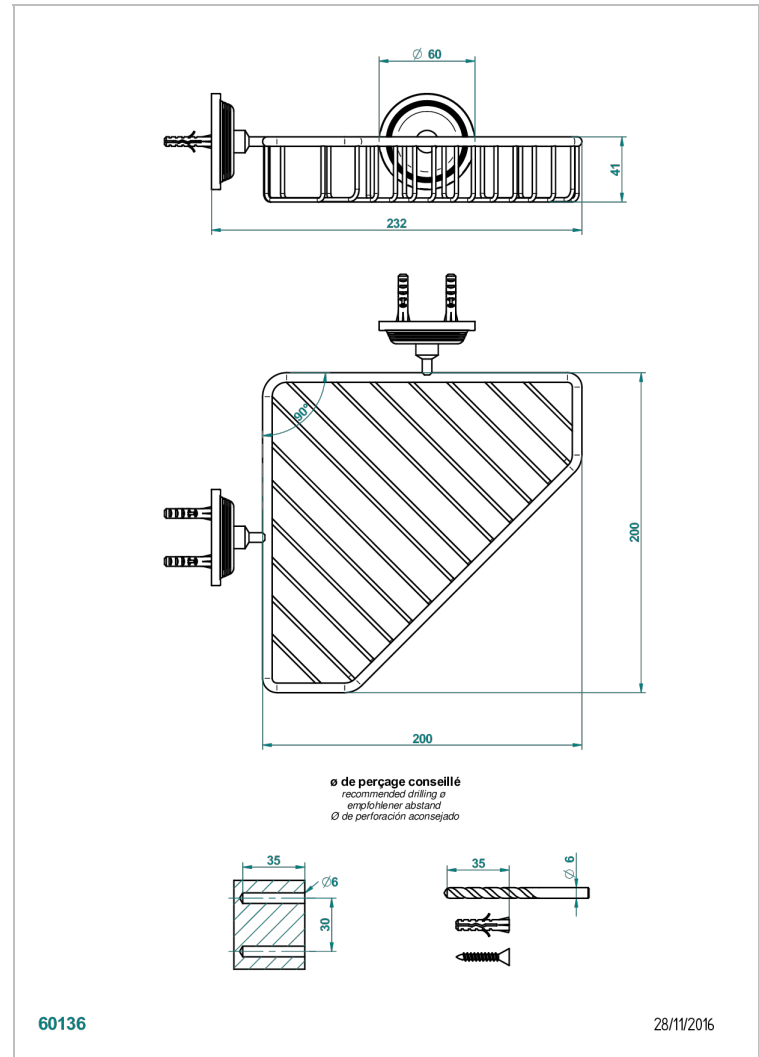

GRAND CENTRAL WHITE ONYX

U9R-3623

Large corner soap basket, wall mounted

THG[®]
PARIS

CHARACTERISTIC

- Grand central White Onyx
- Large corner soap basket, wall mounted

AVAILABLE FINITIONS

Black ceram - D30
Blush PVD - H62
Brass color PVD - H49
Brown bronze color PVD - F33
Chrome polished - A02
Copper antique matt, coated - H07