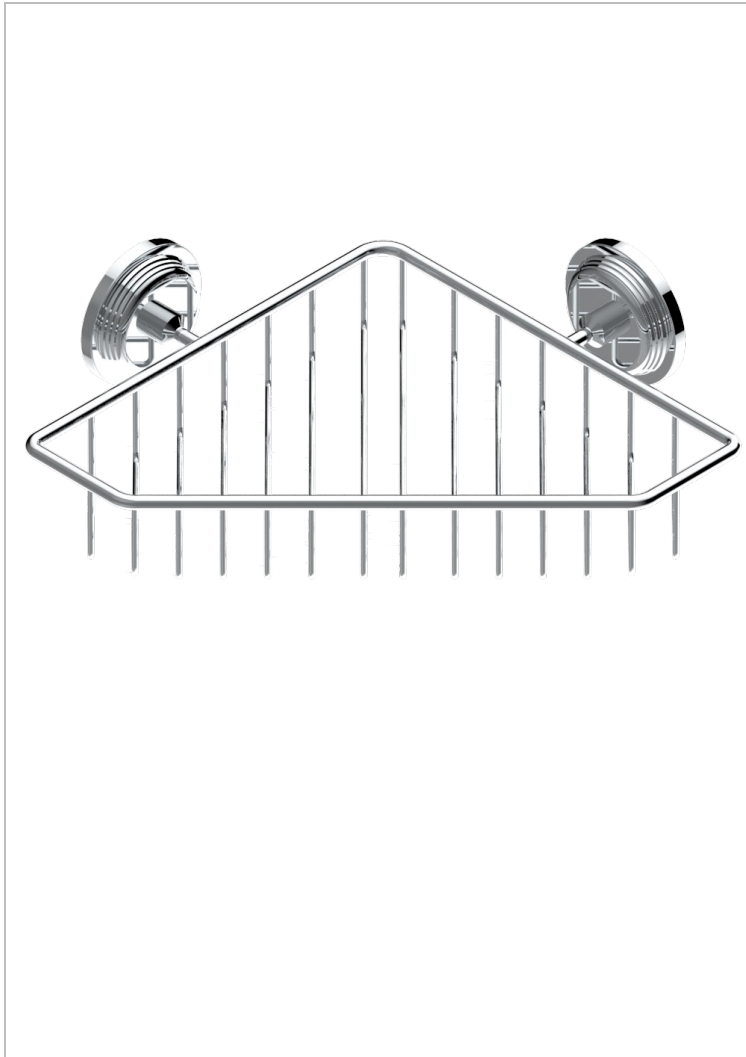

GRAND CENTRAL WHITE ONYX

U9R-3623

Large corner soap basket, wall mounted

THG[®]
PARIS

CHARACTERISTIC

- Grand central White Onyx
- Large corner soap basket, wall mounted

AVAILABLE FINITIONS

Black ceram - D30
Blush PVD - H62
Brass color PVD - H49
Brown bronze color PVD - F33
Chrome polished - A02
Copper antique matt, coated - H07

Matt nickel (American satin) - C01
Matt nickel color PVD - H56
Natural smoked Brass - A13
Nickel antique / Sovereign - H28
Nickel color PVD - H55
Nickel polished - B01

Soft gold - F30
Soft matt gold - F31
Umber PVD - H66