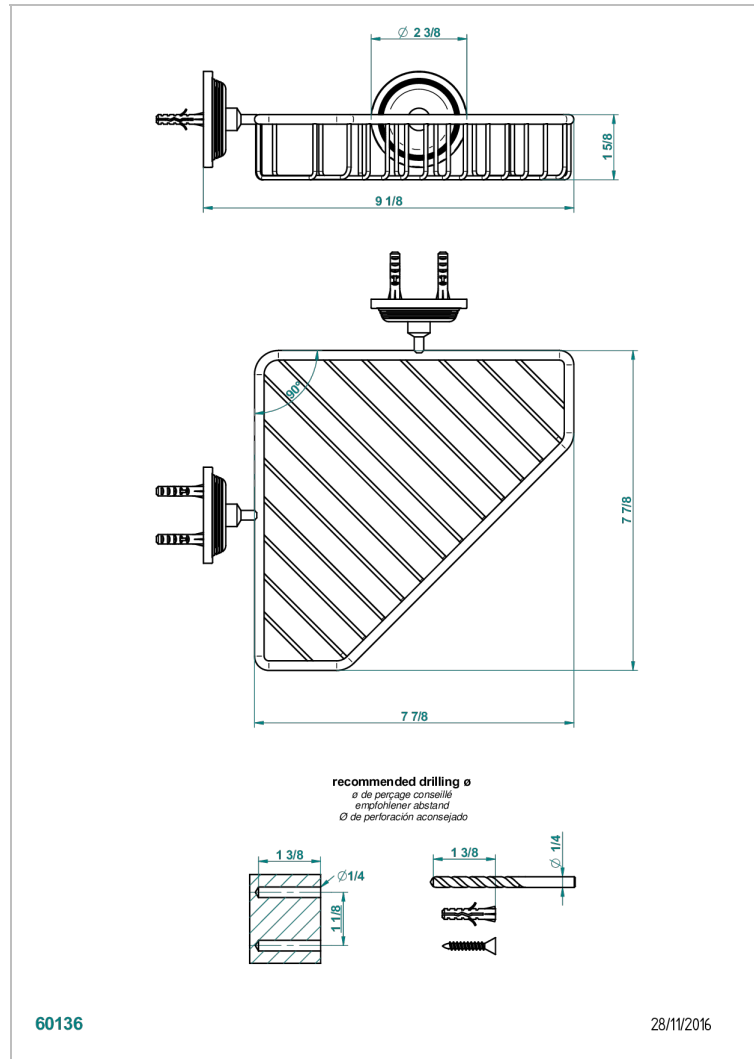

GRAND CENTRAL WHITE ONYX

U9R-3623

Large corner soap basket, wall mounted

THG[®]
PARIS

CHARACTERISTIC

- Grand central White Onyx
- Large corner soap basket, wall mounted

AVAILABLE FINITIONS

Black ceram - D30
Blush PVD - H62
Brass color PVD - H49
Brown bronze color PVD - F33
Chrome polished - A02
Copper antique matt, coated - H07