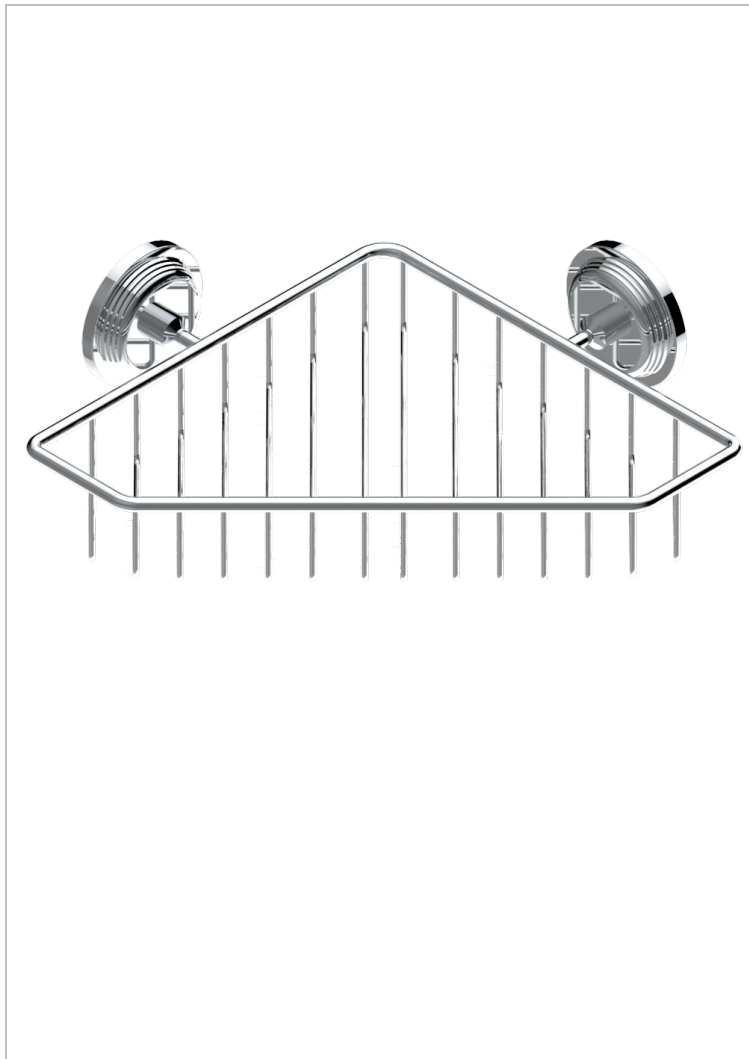

GRAND CENTRAL WHITE ONYX

U9R-3623

Large corner soap basket, wall mounted

THG[®]
PARIS

CHARACTERISTIC

- Grand central White Onyx
- Large corner soap basket, wall mounted

AVAILABLE FINITIONS

Black ceram - D30
Blush PVD - H62
Brass color PVD - H49
Brown bronze color PVD - F33
Chrome polished - A02
Copper antique matt, coated - H07