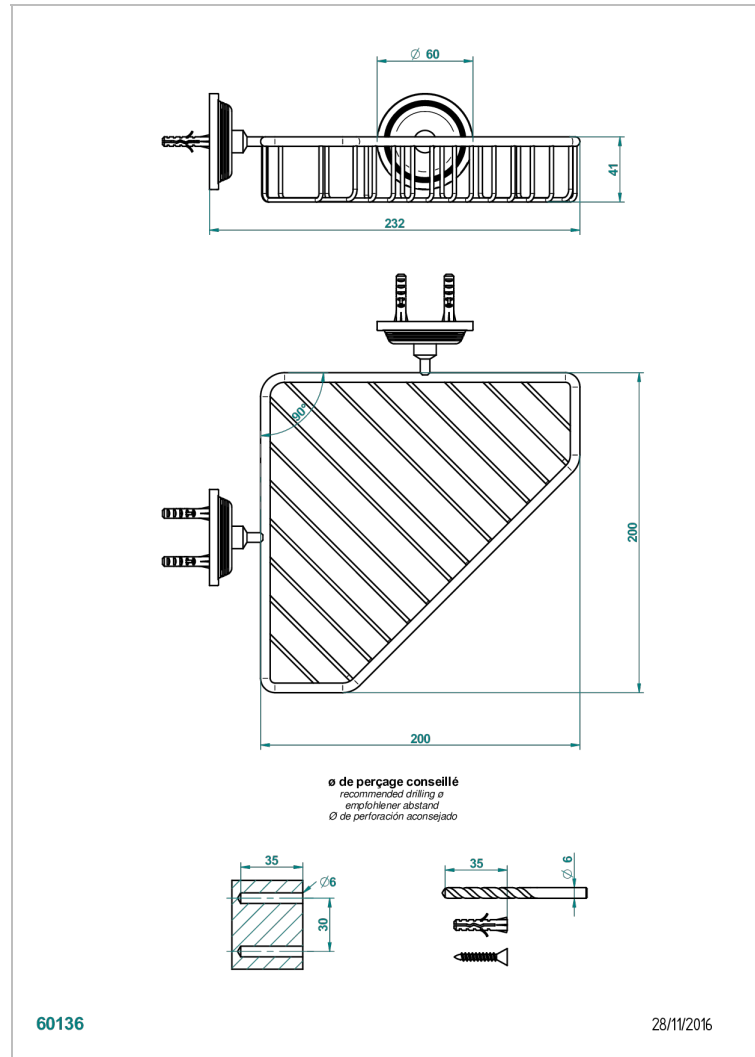

# GRAND CENTRAL WHITE ONYX

U9R-3623

Corner soap dish with flanges, 200 x 200 mm

THG<sup>®</sup>  
PARIS

60136

28/11/2016

## CHARACTERISTIC

- Grand central White Onyx
- Corner soap dish with flanges, 200 x 200 mm