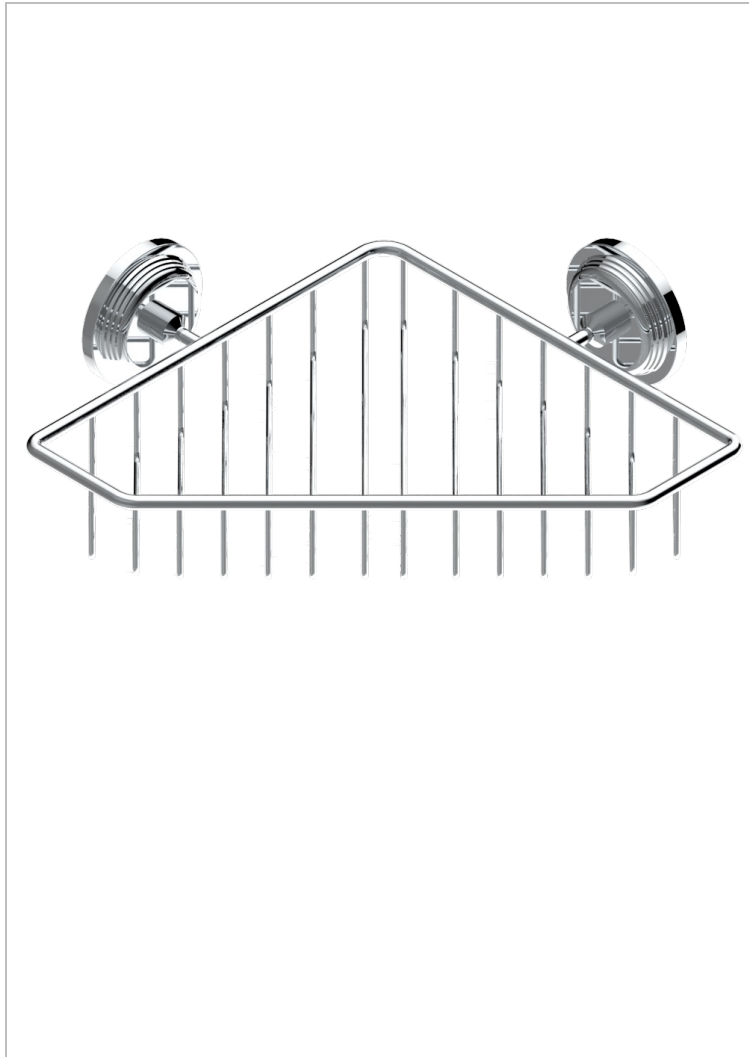

# GRAND CENTRAL WHITE ONYX

U9R-3623

Corner soap dish with flanges, 200 x 200 mm

THG<sup>®</sup>  
PARIS

60136

28/11/2016

## CHARACTERISTIC

- Grand central White Onyx
- Corner soap dish with flanges, 200 x 200 mm

## AVAILABLE FINITIONS

Antique nickel - H28  
Black ceram - D30  
Blush PVD - H62  
Brass color PVD - H49  
Brown bronze color PVD - F33  
Gold color PVD - H52

Graphite PVD - H64  
Lacquered light bronze - D01  
Matt Umber PVD - H67  
Matt blush PVD - H60  
Matt brass color PVD - H50  
Matt brown bronze color PVD - F34