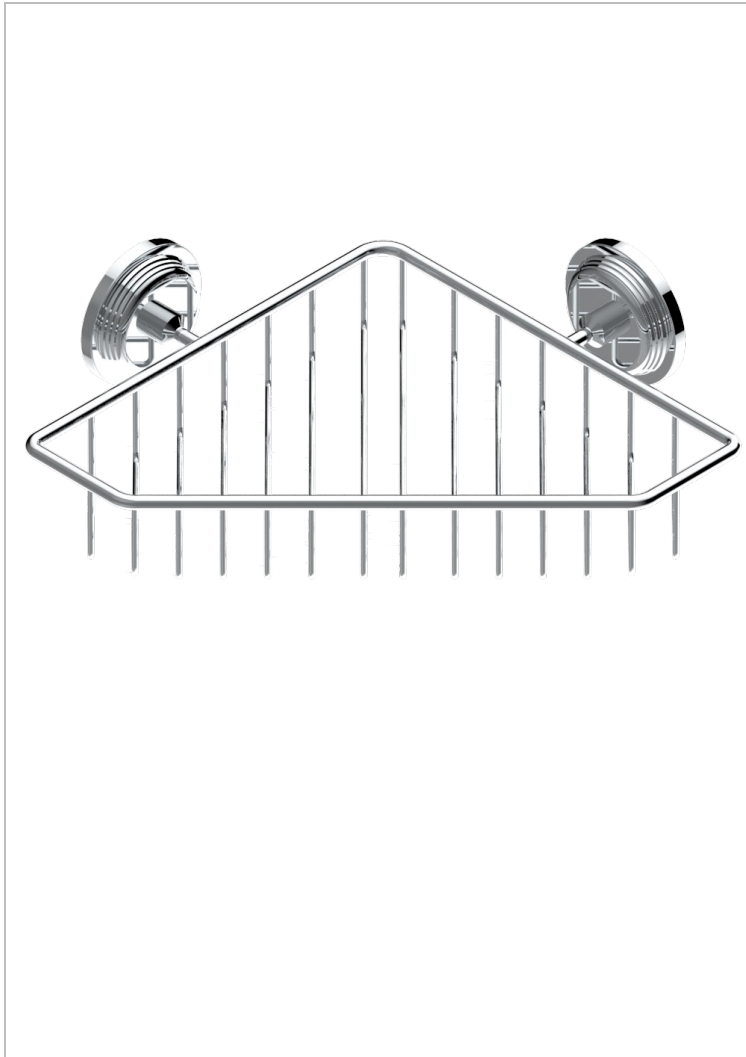

# GRAND CENTRAL WHITE ONYX

U9R-3623

Corner soap dish with flanges, 200 x 200 mm

THG<sup>®</sup>  
PARIS

60136

28/11/2016

## CHARACTERISTIC

- Grand central White Onyx
- Corner soap dish with flanges, 200 x 200 mm

## AVAILABLE FINITIONS

Antique nickel - H28  
Black ceram - D30  
Blush PVD - H62  
Brass color PVD - H49  
Brown bronze color PVD - F33  
Gold color PVD - H52

Graphite PVD - H64  
Lacquered light bronze - D01  
Matt Umber PVD - H67  
Matt blush PVD - H60  
Matt brass color PVD - H50  
Matt brown bronze color PVD - F34