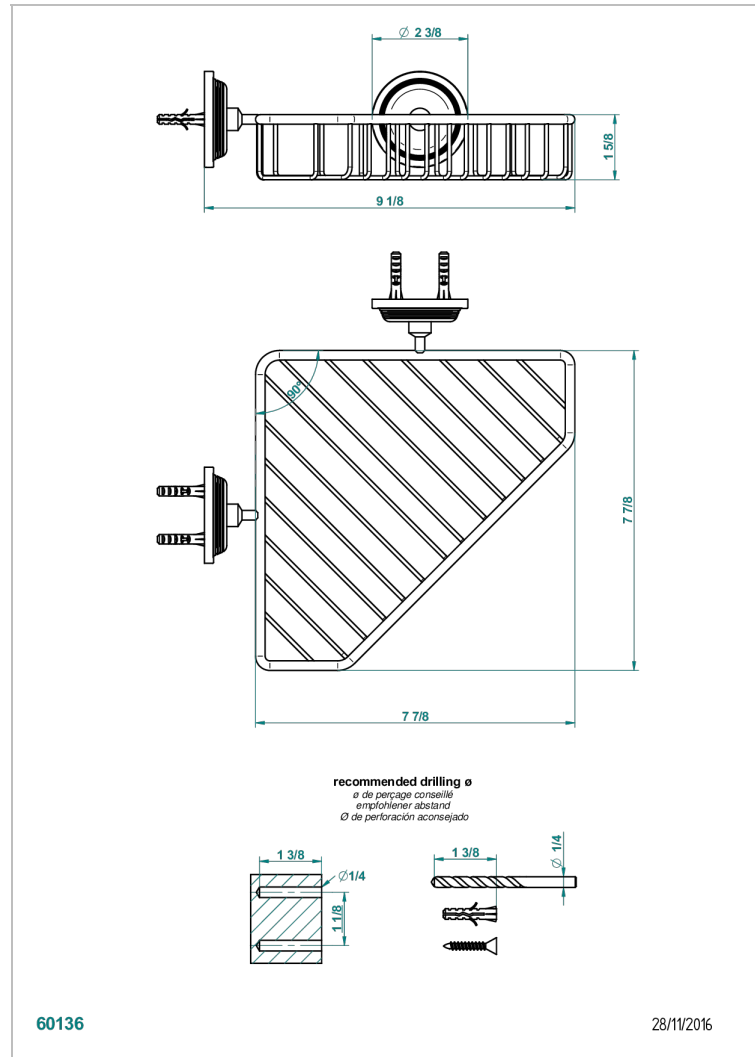

# GRAND CENTRAL WHITE ONYX

U9R-3623

Corner soap dish with flanges, 200 x 200 mm

THG<sup>®</sup>  
PARIS

60136

28/11/2016

## CHARACTERISTIC

- Grand central White Onyx
- Corner soap dish with flanges, 200 x 200 mm