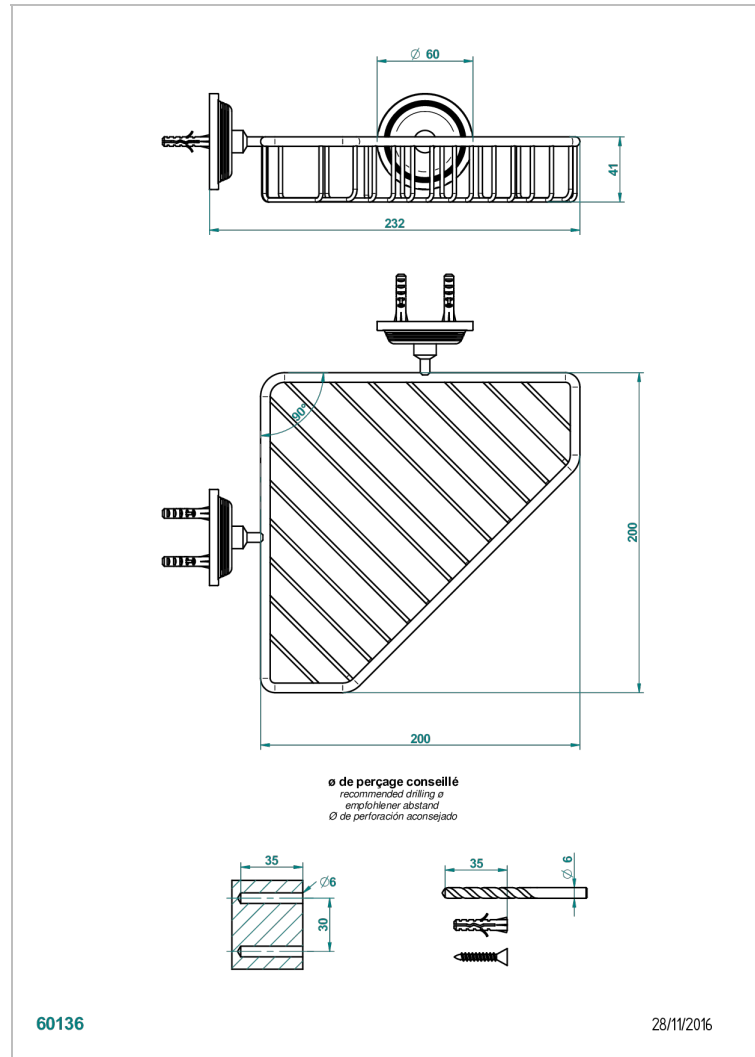

GRAND CENTRAL WHITE ONYX

U9R-3623

Corner soap dish with flanges, 200 x 200 mm

THG[®]
PARIS

CHARACTERISTIC

- Grand central White Onyx
- Corner soap dish with flanges, 200 x 200 mm

AVAILABLE FINITIONS

Antique nickel - H28
Black ceram - D30
Blush PVD - H62
Brass color PVD - H49
Brown bronze color PVD - F33
Gold color PVD - H52