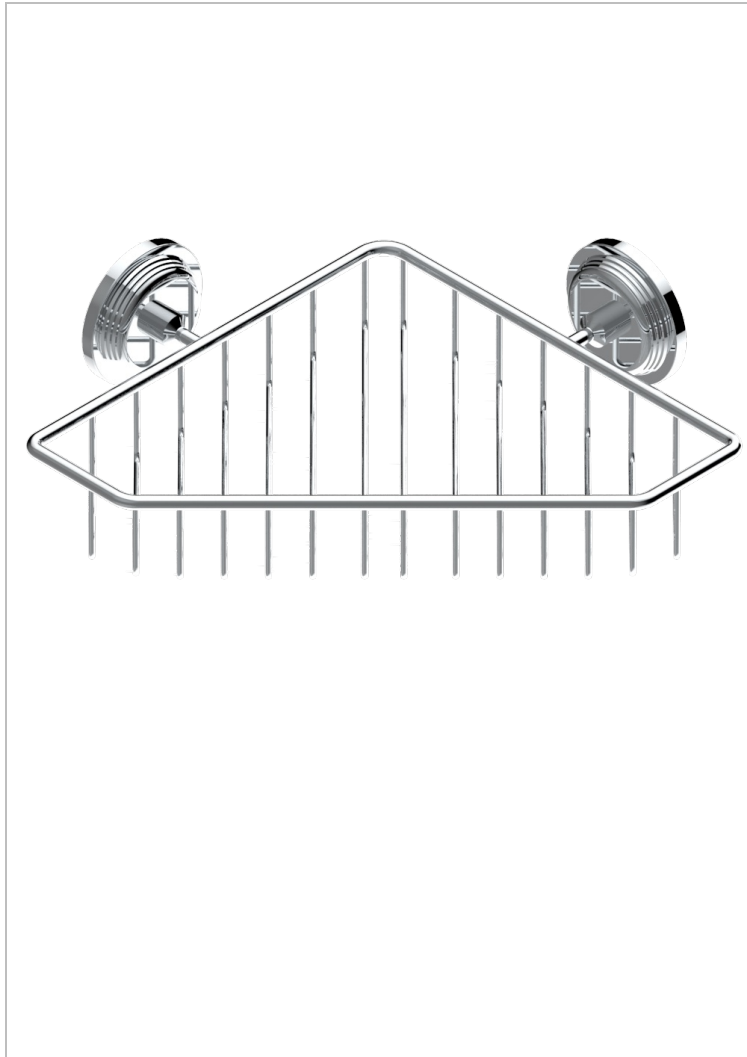

GRAND CENTRAL WHITE ONYX

U9R-3623

Corner soap dish with flanges, 200 x 200 mm

THG[®]
PARIS

CHARACTERISTIC

- Grand central White Onyx
- Corner soap dish with flanges, 200 x 200 mm

AVAILABLE FINITIONS

Antique nickel - H28
Black ceram - D30
Blush PVD - H62
Brass color PVD - H49
Brown bronze color PVD - F33
Gold color PVD - H52

Graphite PVD - H64
Lacquered light bronze - D01
Matt Umber PVD - H67
Matt blush PVD - H60
Matt brass color PVD - H50
Matt brown bronze color PVD - F34

Matt chrome - C02
Matt gold - F07
Matt gold color PVD - H53
Matt graphite PVD - H65
Matt nickel (color finish) - C01
Matt nickel color PVD - H56