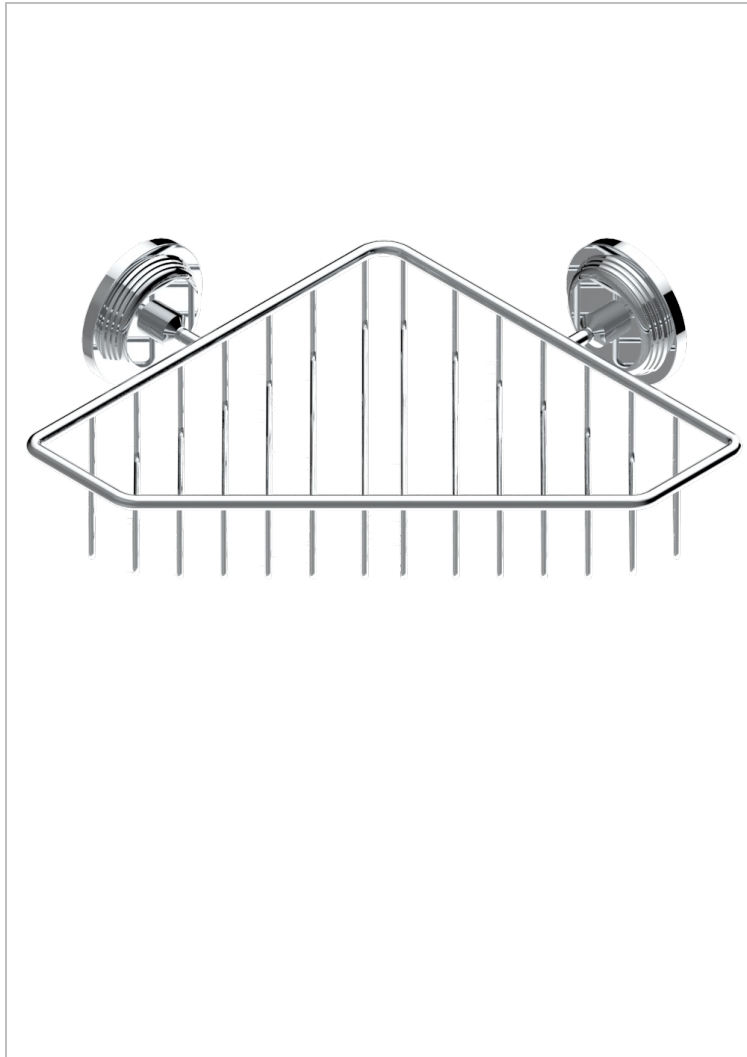

GRAND CENTRAL WHITE ONYX

U9R-3623

Corner soap dish with flanges, 200 x 200 mm

THG[®]
PARIS

60136

28/11/2016

CHARACTERISTIC

- Grand central White Onyx
- Corner soap dish with flanges, 200 x 200 mm

AVAILABLE FINITIONS

Antique nickel - H28
Black ceram - D30
Blush PVD - H62
Brass color PVD - H49
Brown bronze color PVD - F33
Gold color PVD - H52

Graphite PVD - H64
Lacquered light bronze - D01
Matt Umber PVD - H67
Matt blush PVD - H60
Matt brass color PVD - H50
Matt brown bronze color PVD - F34