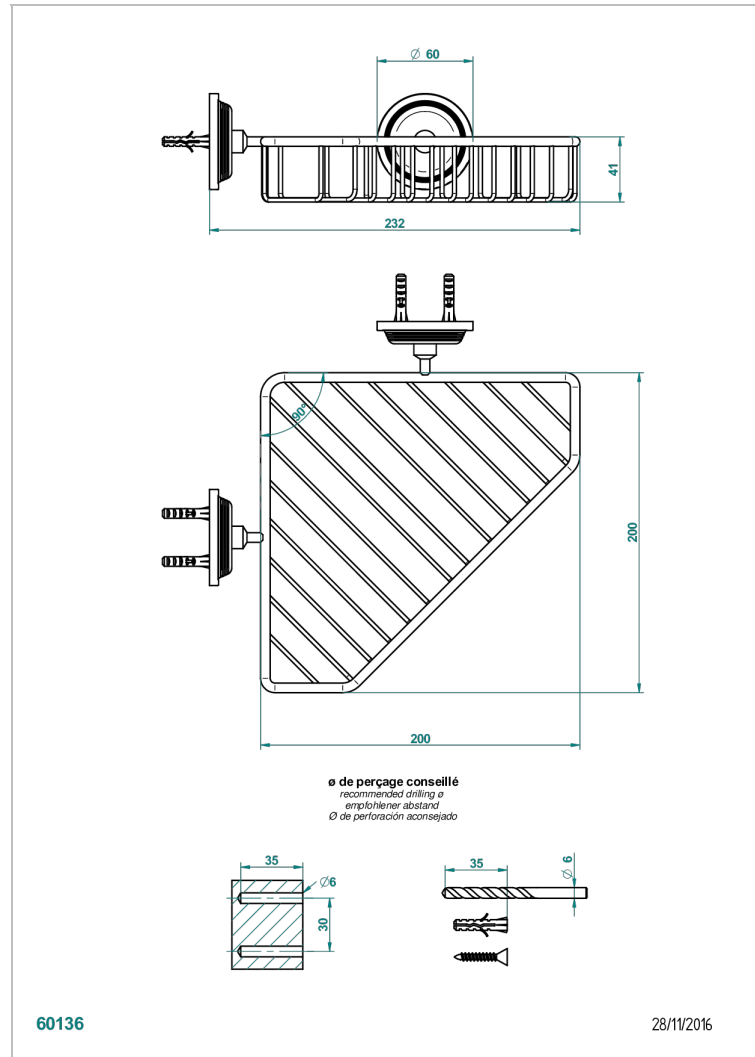

GRAND CENTRAL WHITE ONYX

U9R-3623

Corner soap dish with flanges, 200 x 200 mm

THG[®]
PARIS

60136

28/11/2016

CHARACTERISTIC

- Grand central White Onyx
- Corner soap dish with flanges, 200 x 200 mm