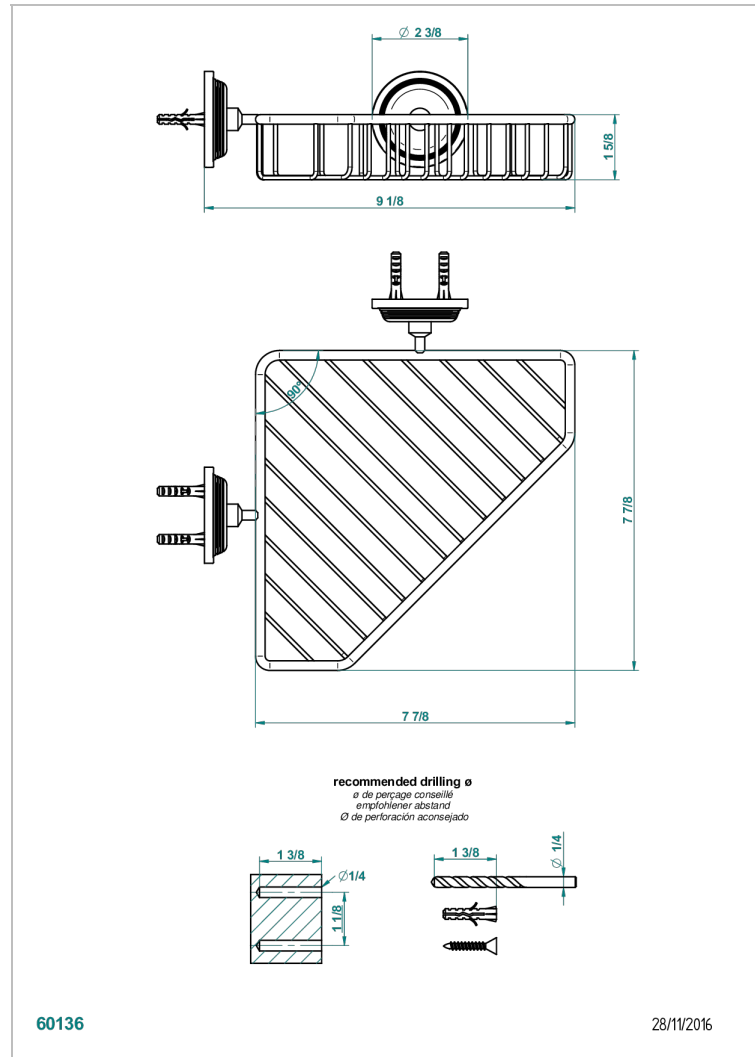

GRAND CENTRAL WHITE ONYX

U9R-3623

Corner soap dish with flanges, 200 x 200 mm

60136

28/11/2016

CHARACTERISTIC

- Grand central White Onyx
- Corner soap dish with flanges, 200 x 200 mm

AVAILABLE FINITIONS