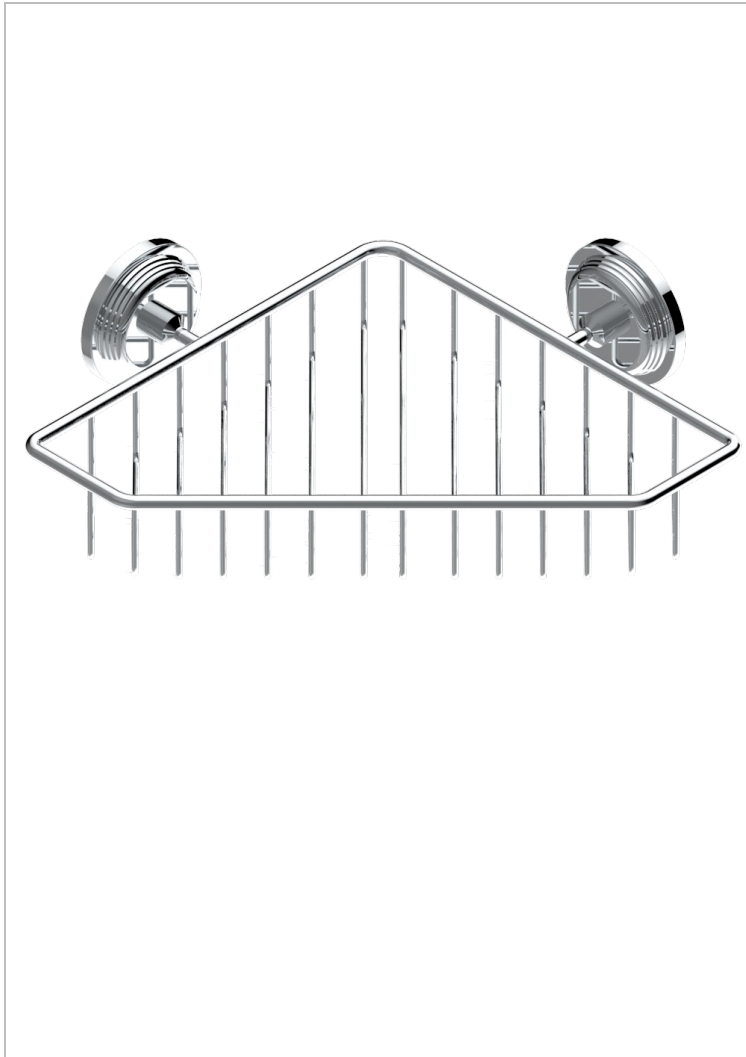

GRAND CENTRAL WHITE ONYX

U9R-3623

Corner soap dish with flanges, 200 x 200 mm

60136

28/11/2016

CHARACTERISTIC

- Grand central White Onyx
- Corner soap dish with flanges, 200 x 200 mm

AVAILABLE FINITIONS

Antique nickel - H28
Black ceram - D30
Blush PVD - H62
Brass color PVD - H49
Brown bronze color PVD - F33
Gold color PVD - H52

Graphite PVD - H64
Lacquered light bronze - D01
Matt Umber PVD - H67
Matt blush PVD - H60
Matt brass color PVD - H50
Matt brown bronze color PVD - F34