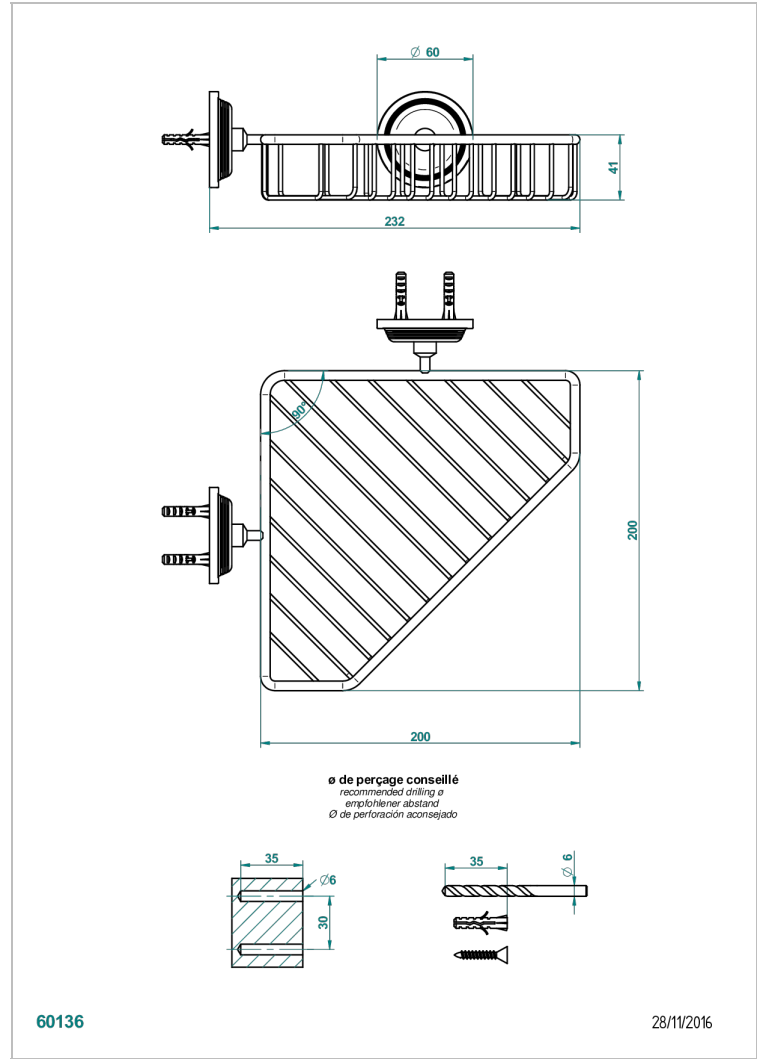

GRAND CENTRAL BLACK ONYX WITH LEVER HANDLES

U9N-3623

Large corner soap basket, wall mounted

60136

28/11/2016

CHARACTERISTIC

- Grand central Black Onyx with lever handles
- Large corner soap basket, wall mounted