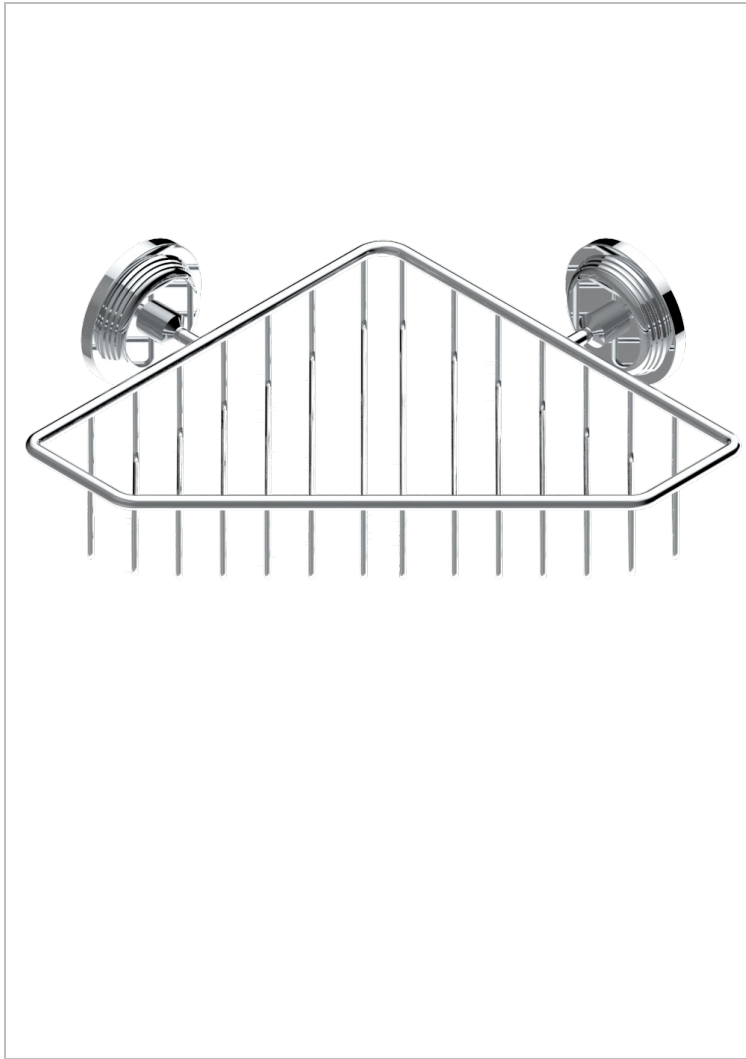

GRAND CENTRAL BLACK ONYX WITH LEVER HANDLES

U9N-3623

Large corner soap basket, wall mounted

60136

28/11/2016

CHARACTERISTIC

- Grand central Black Onyx with lever handles
- Large corner soap basket, wall mounted