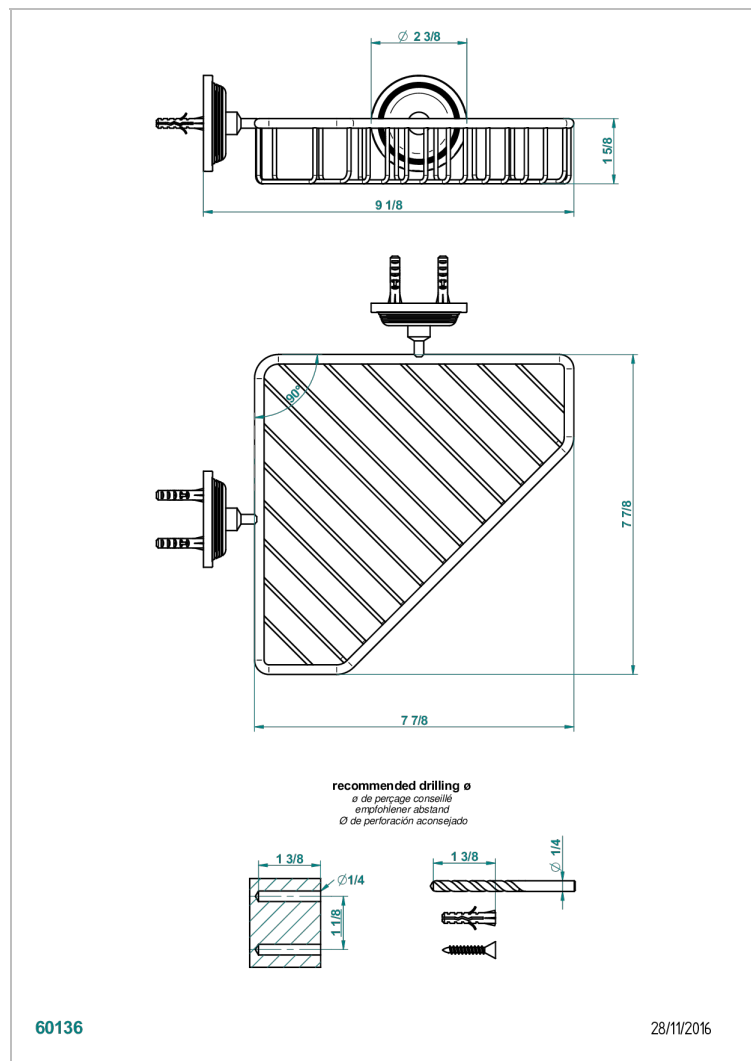

# GRAND CENTRAL BLACK ONYX WITH LEVER HANDLES

U9N-3623

Large corner soap basket, wall mounted

## CHARACTERISTIC

- Grand central Black Onyx with lever handles
- Large corner soap basket, wall mounted