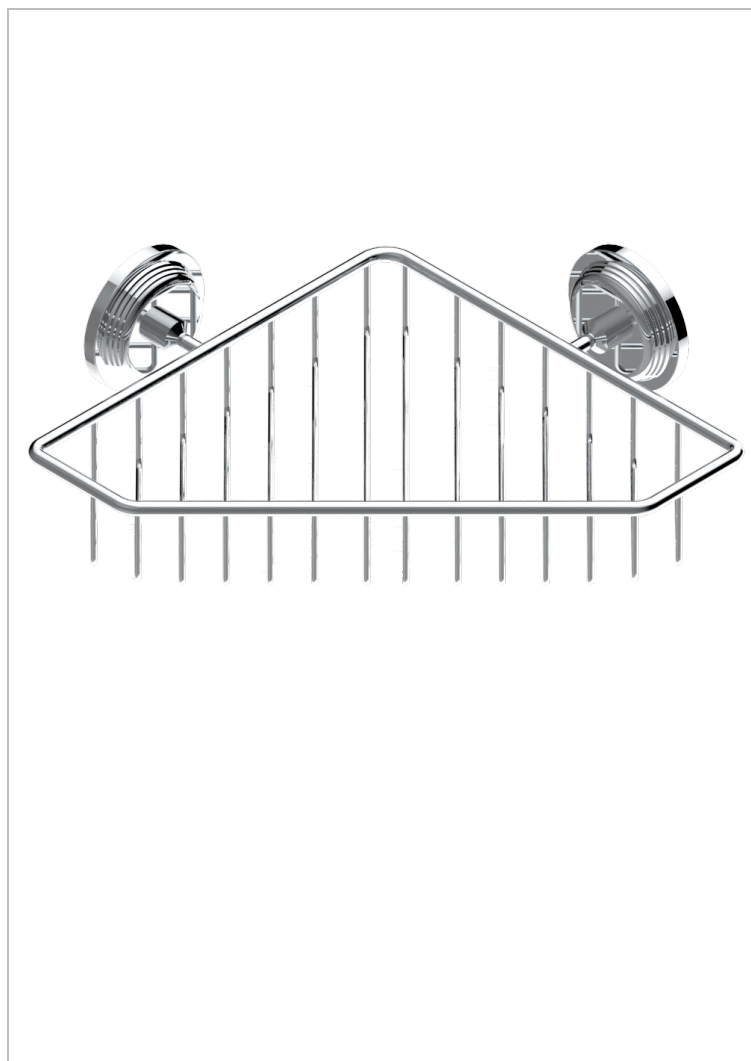

# GRAND CENTRAL BLACK ONYX WITH LEVER HANDLES

U9N-3623

Large corner soap basket, wall mounted

## CHARACTERISTIC

- Grand central Black Onyx with lever handles
- Large corner soap basket, wall mounted