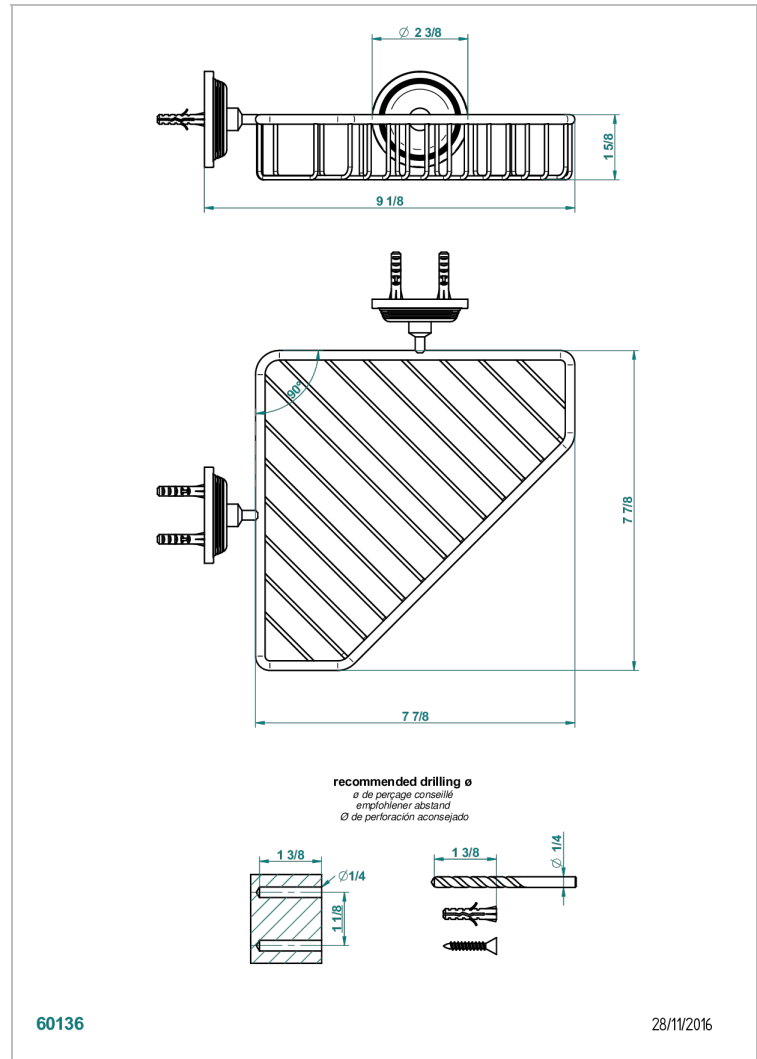

# GRAND CENTRAL BLACK ONYX WITH LEVER

U9N-3623

Corner soap dish with flanges, 200 x 200 mm

THG<sup>®</sup>  
PARIS

60136

28/11/2016

## CHARACTERISTIC

- Grand central Black Onyx with lever
- Corner soap dish with flanges, 200 x 200 mm