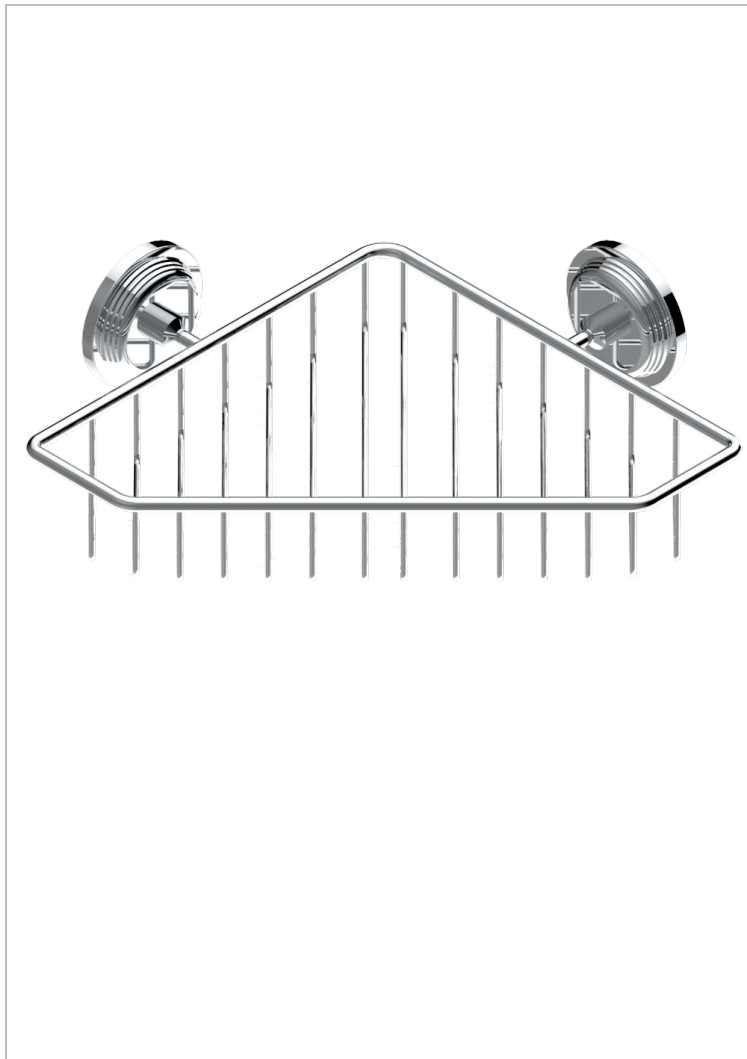

# GRAND CENTRAL BLACK ONYX WITH LEVER

U9N-3623

Corner soap dish with flanges, 200 x 200 mm

THG<sup>®</sup>  
PARIS

60136

28/11/2016

## CHARACTERISTIC

- Grand central Black Onyx with lever
- Corner soap dish with flanges, 200 x 200 mm

## AVAILABLE FINITIONS

Antique nickel - H28  
Black ceram - D30  
Blush PVD - H62  
Brass color PVD - H49  
Brown bronze color PVD - F33  
Gold color PVD - H52

Graphite PVD - H64  
Lacquered light bronze - D01  
Matt Umber PVD - H67  
Matt blush PVD - H60  
Matt brass color PVD - H50  
Matt brown bronze color PVD - F34