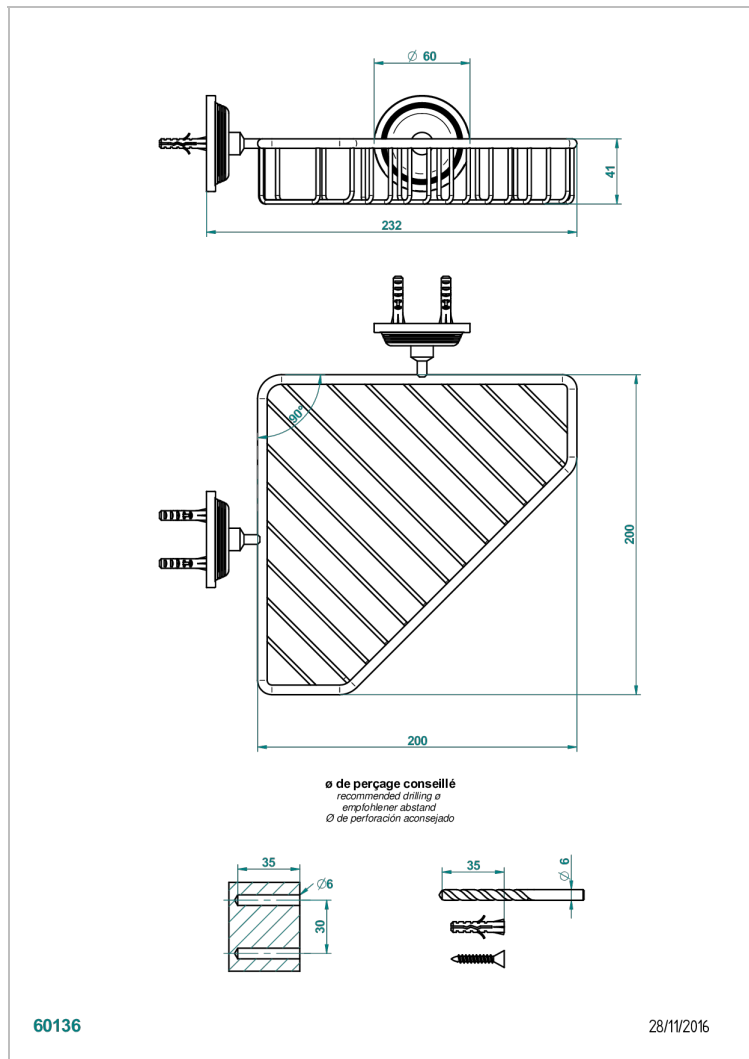

GRAND CENTRAL BLACK ONYX WITH LEVER

U9N-3623

Corner soap dish with flanges, 200 x 200 mm

CHARACTERISTIC

- Grand central Black Onyx with lever
- Corner soap dish with flanges, 200 x 200 mm

AVAILABLE FINITIONS