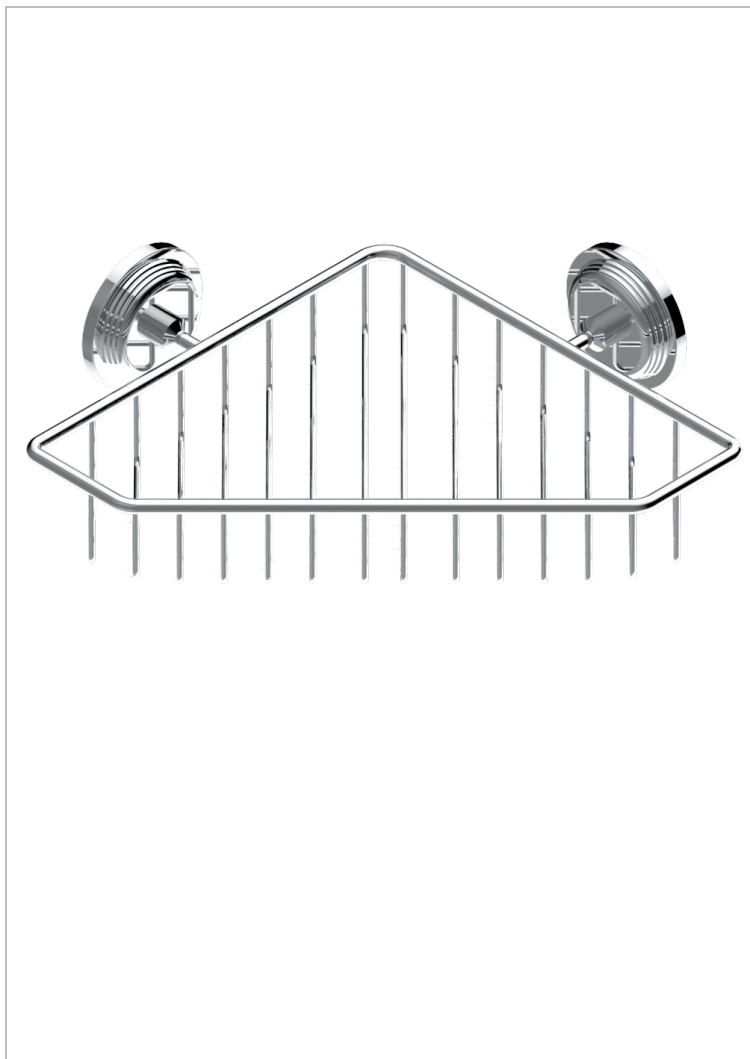

GRAND CENTRAL BLACK ONYX WITH LEVER

U9N-3623

Corner soap dish with flanges, 200 x 200 mm

CHARACTERISTIC

- Grand central Black Onyx with lever
- Corner soap dish with flanges, 200 x 200 mm

AVAILABLE FINITIONS

Antique nickel - H28
Black ceram - D30
Blush PVD - H62
Brass color PVD - H49
Brown bronze color PVD - F33
Gold color PVD - H52

Graphite PVD - H64
Lacquered light bronze - D01
Matt Umber PVD - H67
Matt blush PVD - H60
Matt brass color PVD - H50
Matt brown bronze color PVD - F34