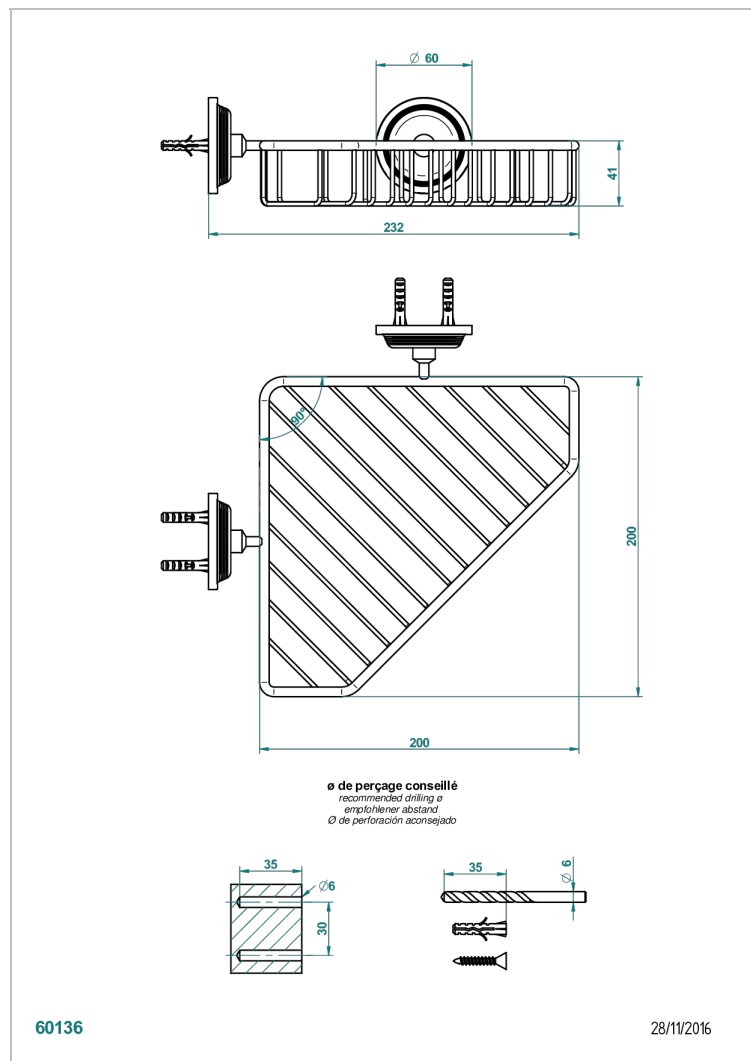

GRAND CENTRAL BLACK ONYX WITH LEVER

U9N-3623

Corner soap dish with flanges, 200 x 200 mm

CHARACTERISTIC

- Grand central Black Onyx with lever
- Corner soap dish with flanges, 200 x 200 mm

AVAILABLE FINITIONS