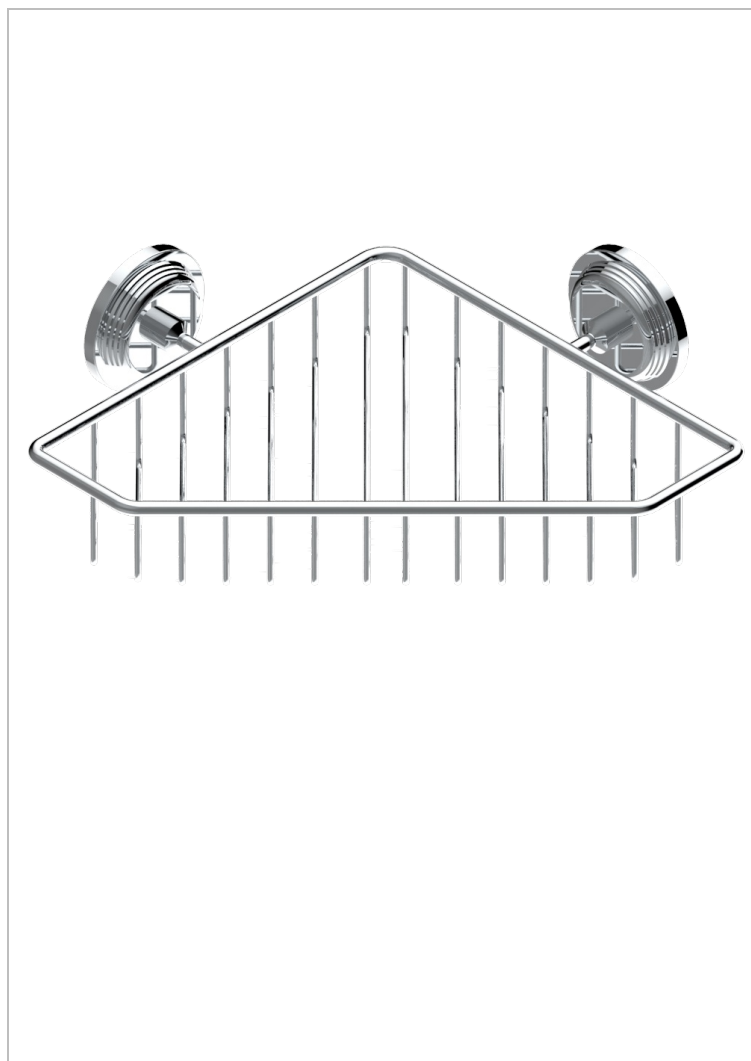

GRAND CENTRAL BLACK ONYX WITH LEVER

U9N-3623

Corner soap dish with flanges, 200 x 200 mm

CHARACTERISTIC

- Grand central Black Onyx with lever
- Corner soap dish with flanges, 200 x 200 mm

AVAILABLE FINITIONS

Antique nickel - H28
Black ceram - D30
Blush PVD - H62
Brass color PVD - H49
Brown bronze color PVD - F33
Gold color PVD - H52

Graphite PVD - H64
Lacquered light bronze - D01
Matt Umber PVD - H67
Matt blush PVD - H60
Matt brass color PVD - H50
Matt brown bronze color PVD - F34