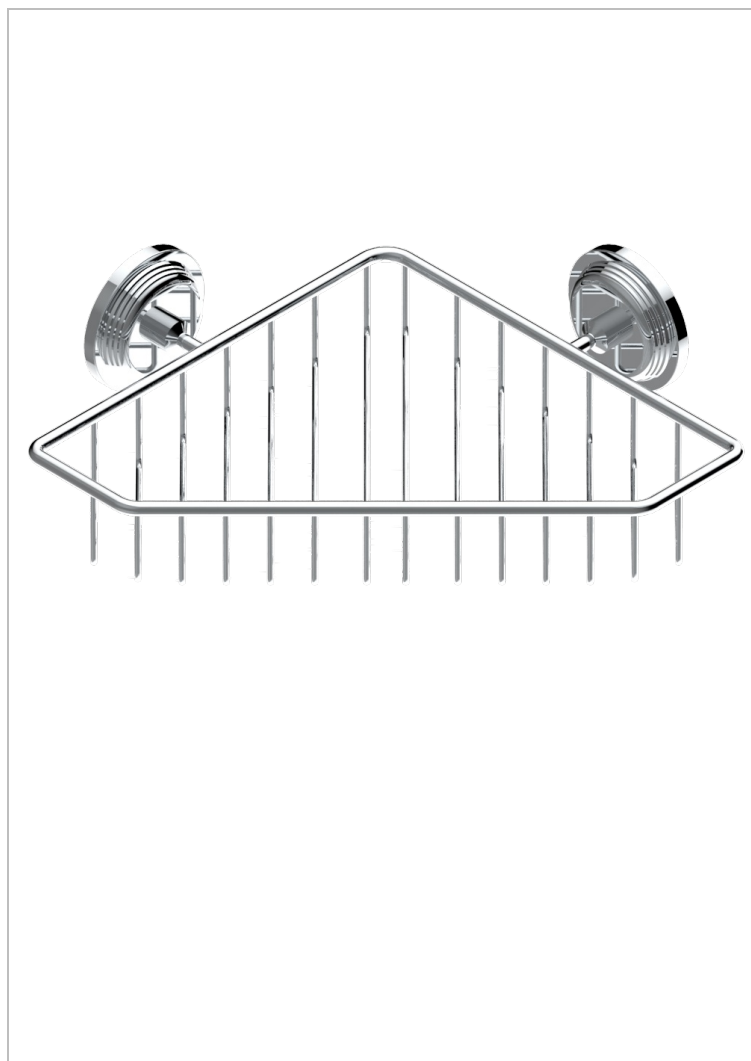

GRAND CENTRAL BLACK ONYX WITH LEVER

U9N-3623

Corner soap dish with flanges, 200 x 200 mm

60136

28/11/2016

CHARACTERISTIC

- Grand central Black Onyx with lever
- Corner soap dish with flanges, 200 x 200 mm

AVAILABLE FINITIONS

Antique nickel - H28
Black ceram - D30
Blush PVD - H62
Brass color PVD - H49
Brown bronze color PVD - F33
Gold color PVD - H52

Graphite PVD - H64
Lacquered light bronze - D01
Matt Umber PVD - H67
Matt blush PVD - H60
Matt brass color PVD - H50
Matt brown bronze color PVD - F34