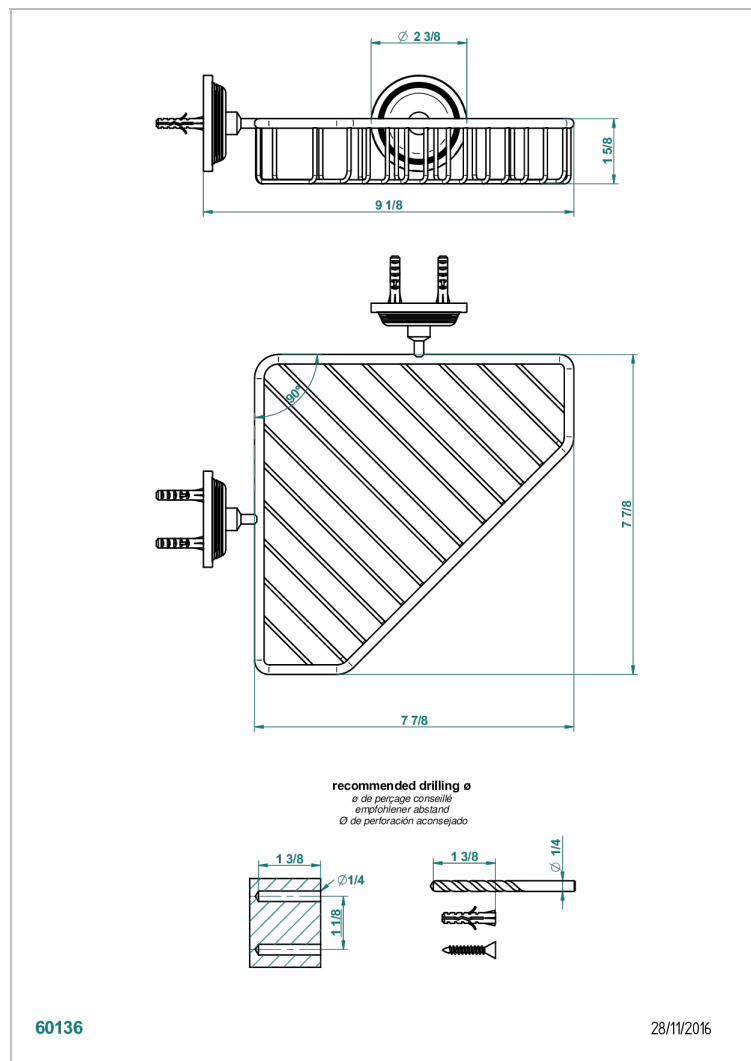

GRAND CENTRAL BLACK ONYX WITH LEVER

U9N-3623

Corner soap dish with flanges, 200 x 200 mm

60136

28/11/2016

CHARACTERISTIC

- Grand central Black Onyx with lever
- Corner soap dish with flanges, 200 x 200 mm

AVAILABLE FINITIONS